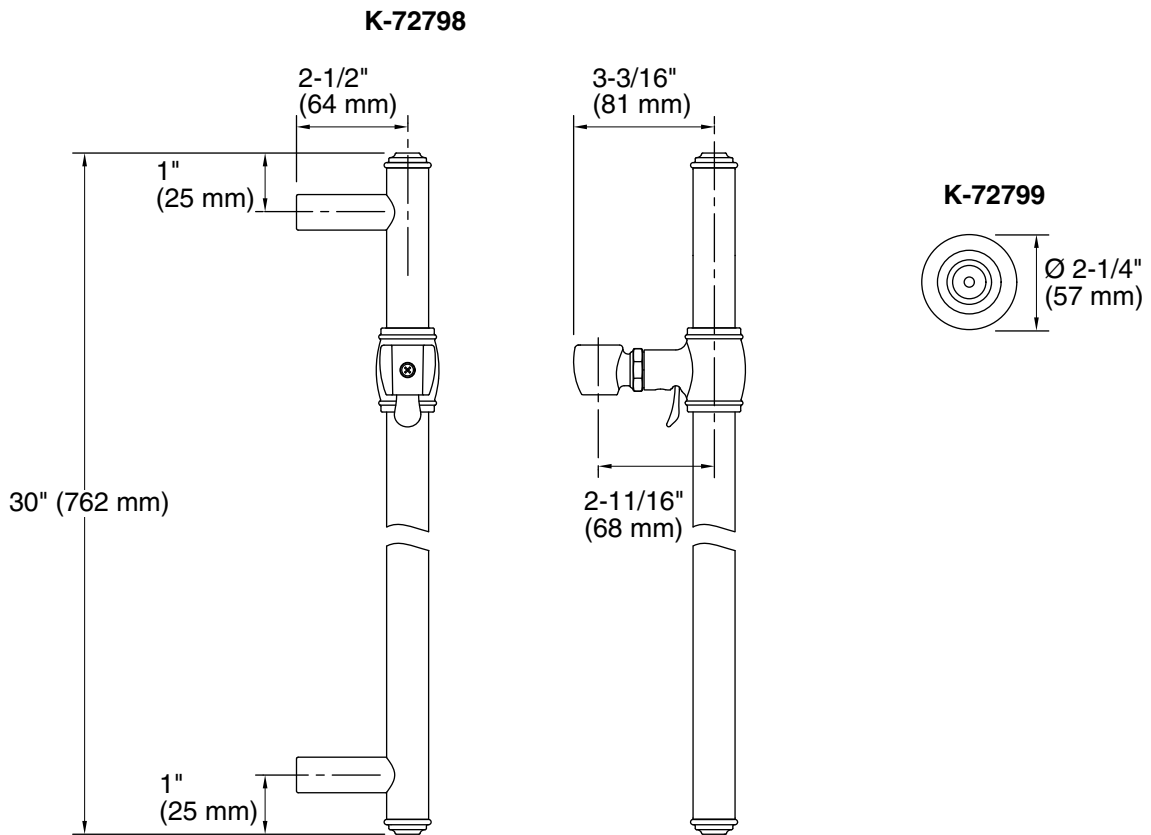

ARTIFACTS™

Installation Notes

Install this product according to the installation guide.

Product Diagram