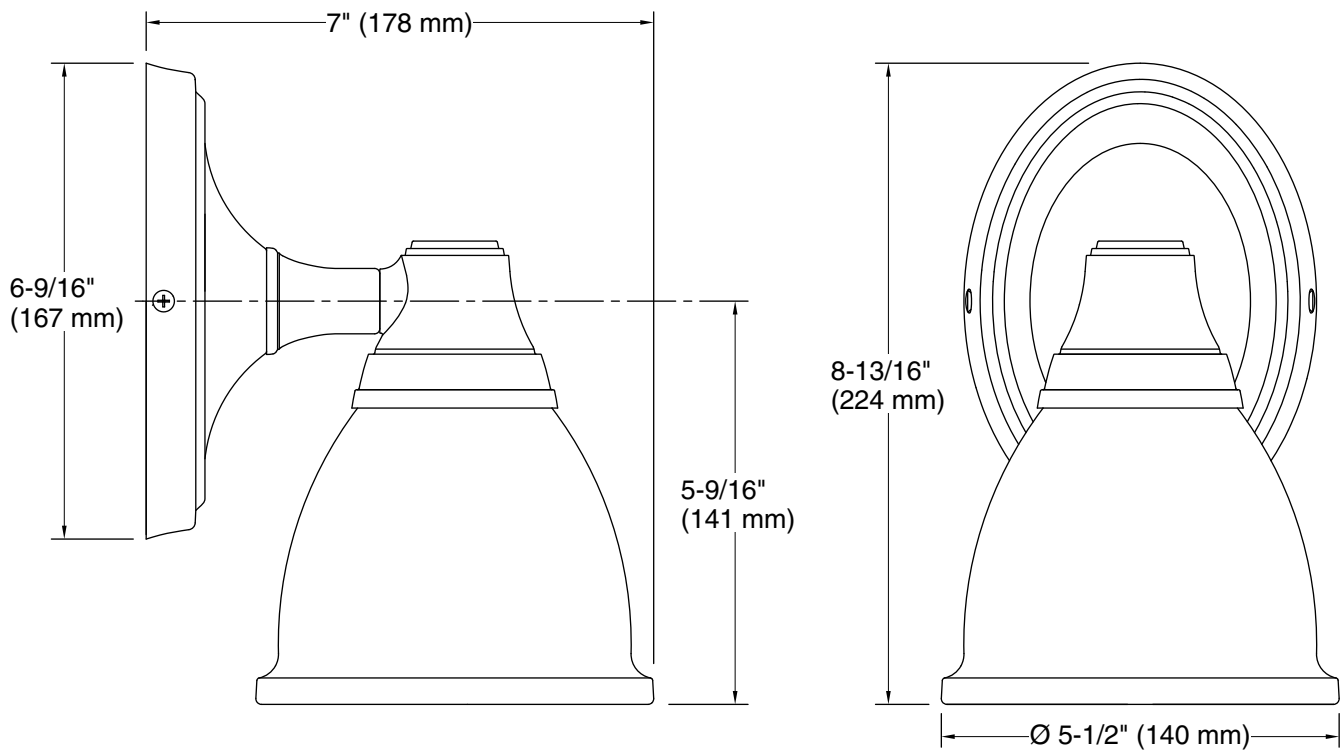

### Technical Information

All product dimensions are nominal.

Installation Type: Wall-mount

Material: Metal, Glass

Number of Lights: 1