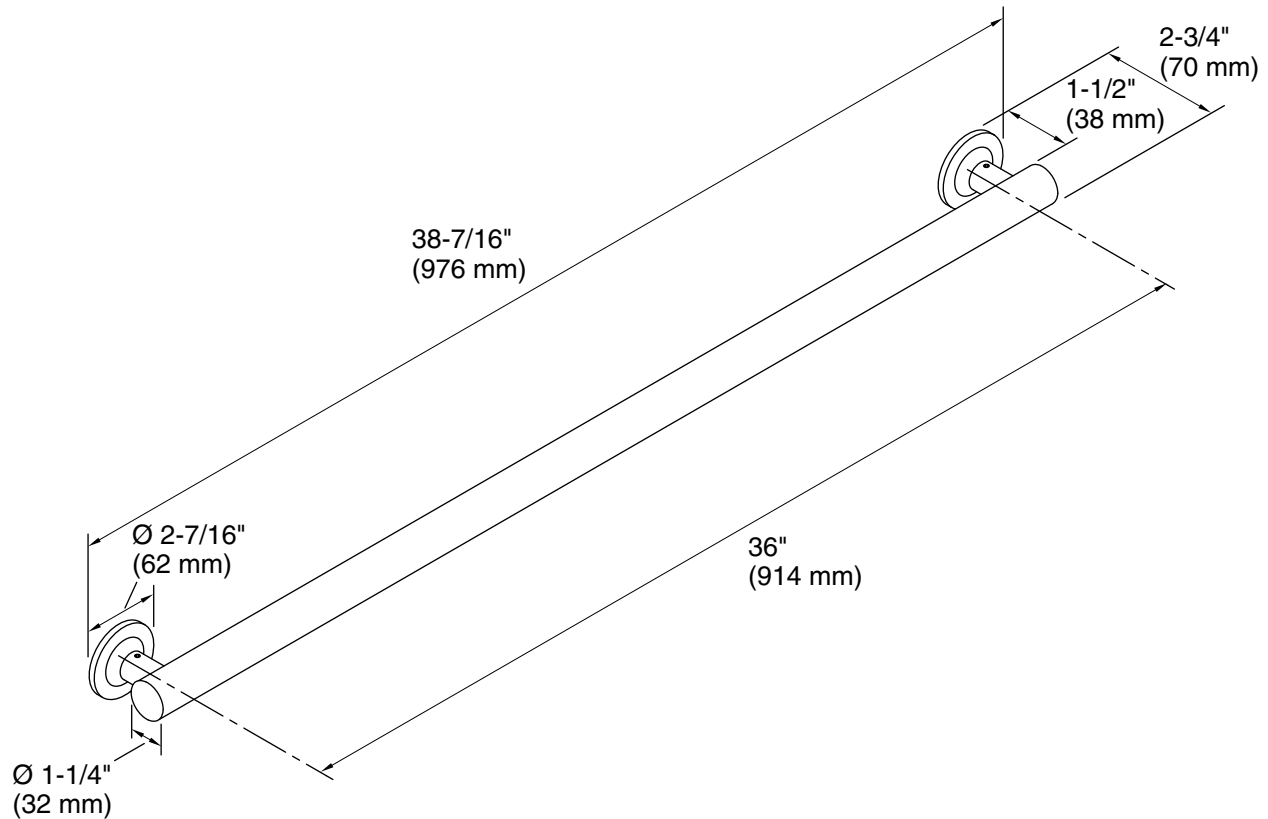

Technical Information

All product dimensions are nominal.

Installation Type: Wall-mount

Material: Metal

Notes

Measure your actual product for roughing-in details.

WARNING: Risk of personal injury. The wall plates on the grab bar must be mounted to a brace between the wall studs. This will ensure that the weight of the user is adequately supported.