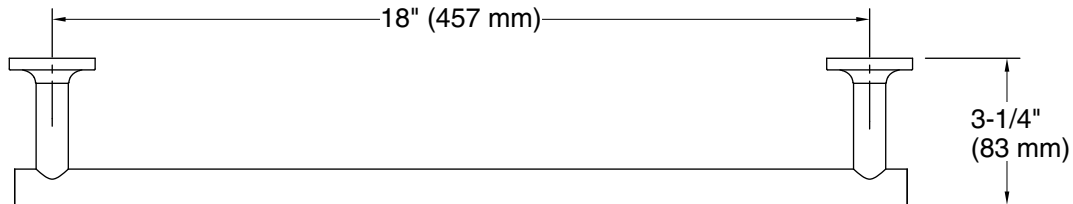

Technical Information

All product dimensions are nominal.

Installation Type: Wall-mount

Material: Metal

Notes

Install this product according to the installation guide.