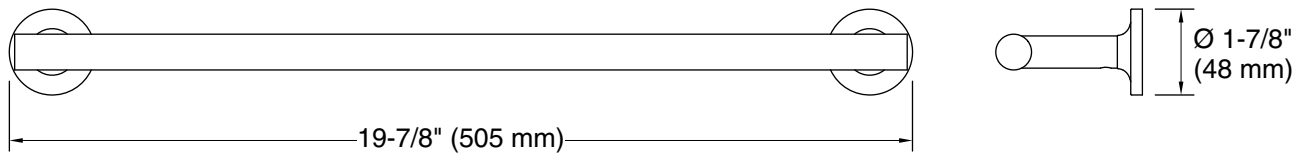

Technical Information

All product dimensions are nominal.

Installation Type: Wall-mount

Material: Metal

Notes

Install this product according to the installation guide.