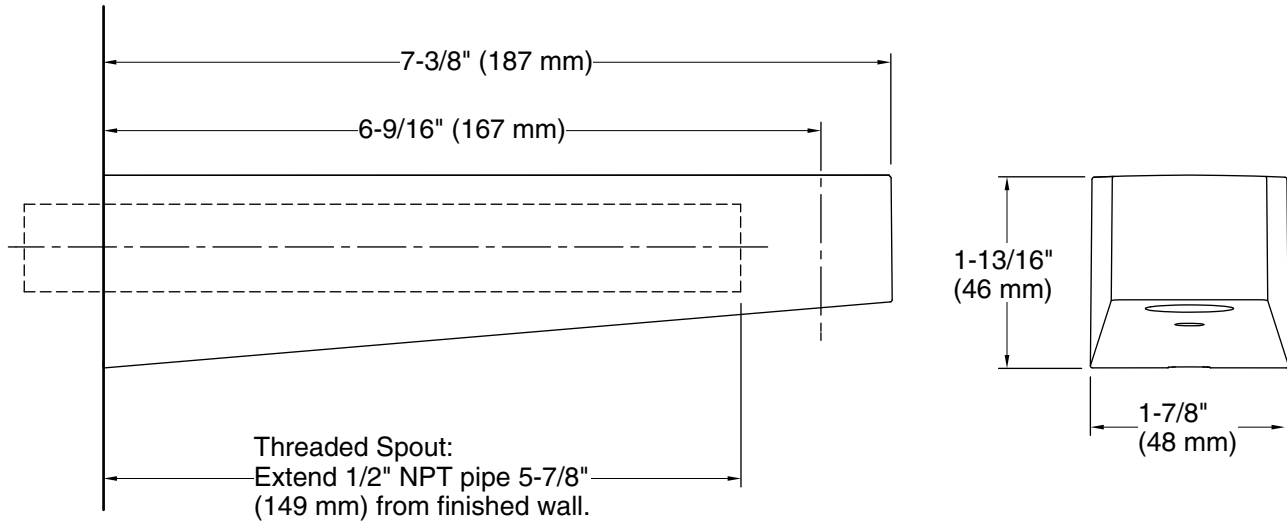

Features

- Metal construction.
- Non-diverter spout with 1/2" NPT or slip-fit connection.
- Complements Honesty Shower Trim and Bathroom Sink Faucet.

Recommended Products/Accessories

K-23723 Faucet cleaner

Technical Information

All product dimensions are nominal.

Valve body: Machined-brass

Notes

Install this product according to the installation guide.

For slip fit-spout, 5/8" OD tube must extend 5-9/16" (141 mm) beyond finished wall.