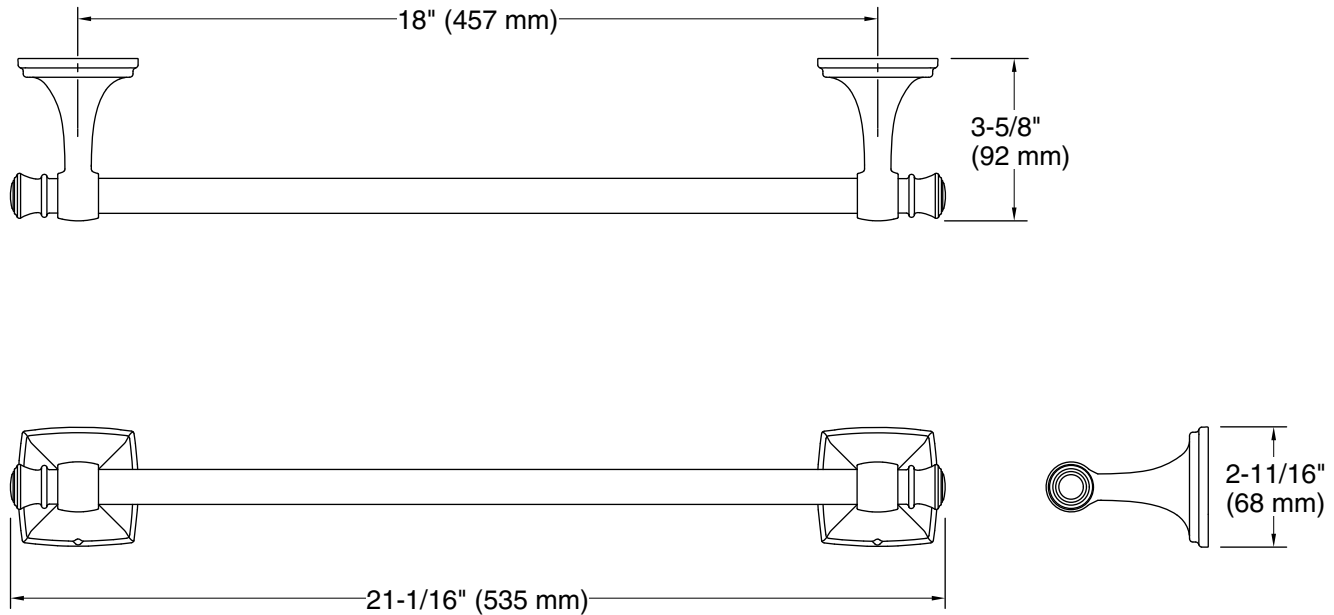

Features

- 18" (457 mm) bar.
- Coordinates with transitional-style KOHLER® faucets and showering components.

Material

- Premium metal construction for durability and reliability.
- KOHLER finishes resist corrosion and tarnishing.

Installation

- Installation hardware and template included.

Recommended Products/Accessories

K-31507-TA bath towel with Tatami weave, 30" x 58"
K-31507-TE bath towel with Terry weave, 30" x 58"
K-31507-TX bath towel with Textured weave, 30" x 58"
K-23729 Stainless steel cleaner

Technical Information

All product dimensions are nominal.

Installation Type: Wall-mount

Material: Zinc, Stainless Steel

Notes

Install this product according to the installation instructions.

CAUTION: Risk of personal injury. Do not install these products in any area where they are likely to be used inadvertently as a grab bar or support bar. These products are not designed or intended for use as a grab bar or support bar.