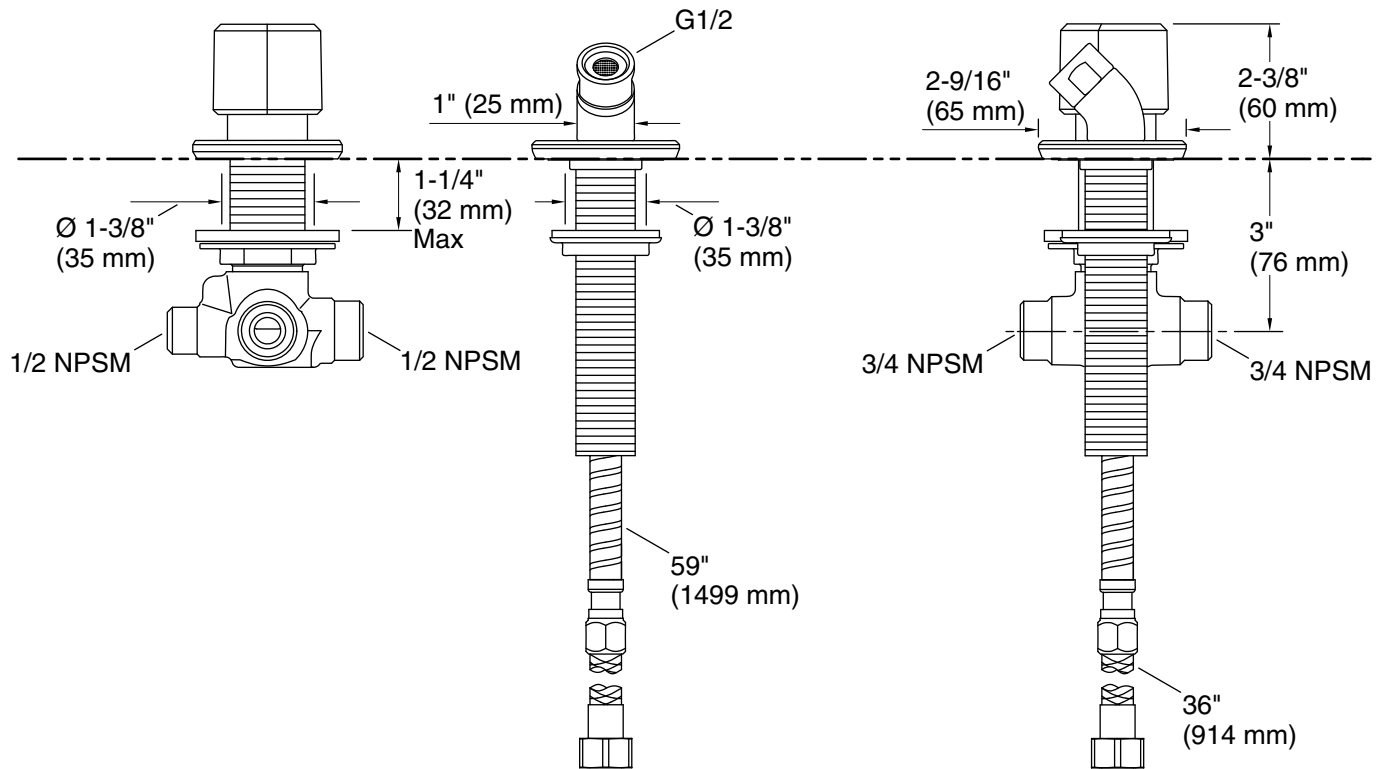

Features

- Push-button diverter.
- Diverter valve code-approved for backflow protection.
- Includes hose.
- 15 gpm flow rate using 1/2" high-flow valves.
- Handshower sold separately.
- Part of the Occasion bathroom faucet and accessory collection.

Material

- Brass.
- KOHLER finishes resist corrosion and tarnishing.

Installation

- Deck- or bath-mount.

Recommended Products/Accessories

K-45415-AG Multifunction 1.75 GPM Handshower
 K-72421-G Multifunction Handshower
 K-22165-G 1.75 gpm multifunction handshower
 K-22166-G 1.75 gpm multifunction handshower with Katalyst®
 79583
 K-23723 Faucet cleaner
 27017-2MB
 27017-BL
 27017-SN
 27016-2MB
 27016-BL
 27016-SN
 27019-4-2MB
 27019-4-BL
 27019-4-BMB
 27019-4-BN
 27019-4-CP
 27019-4-SN
 27018-3-2MB
 27018-3-BL
 27018-3-BMB
 27018-3-BN
 27018-3-CP
 27018-3-SN
 27018-4-2MB
 27018-4-BL
 27018-4-BMB
 27018-4-BN
 27018-4-CP
 27018-4-SN
 27018W-3-2MB
 K-27022-40" Handshower

Technical Information

All product dimensions are nominal.

Valve body: Cast brass

Drain included: No