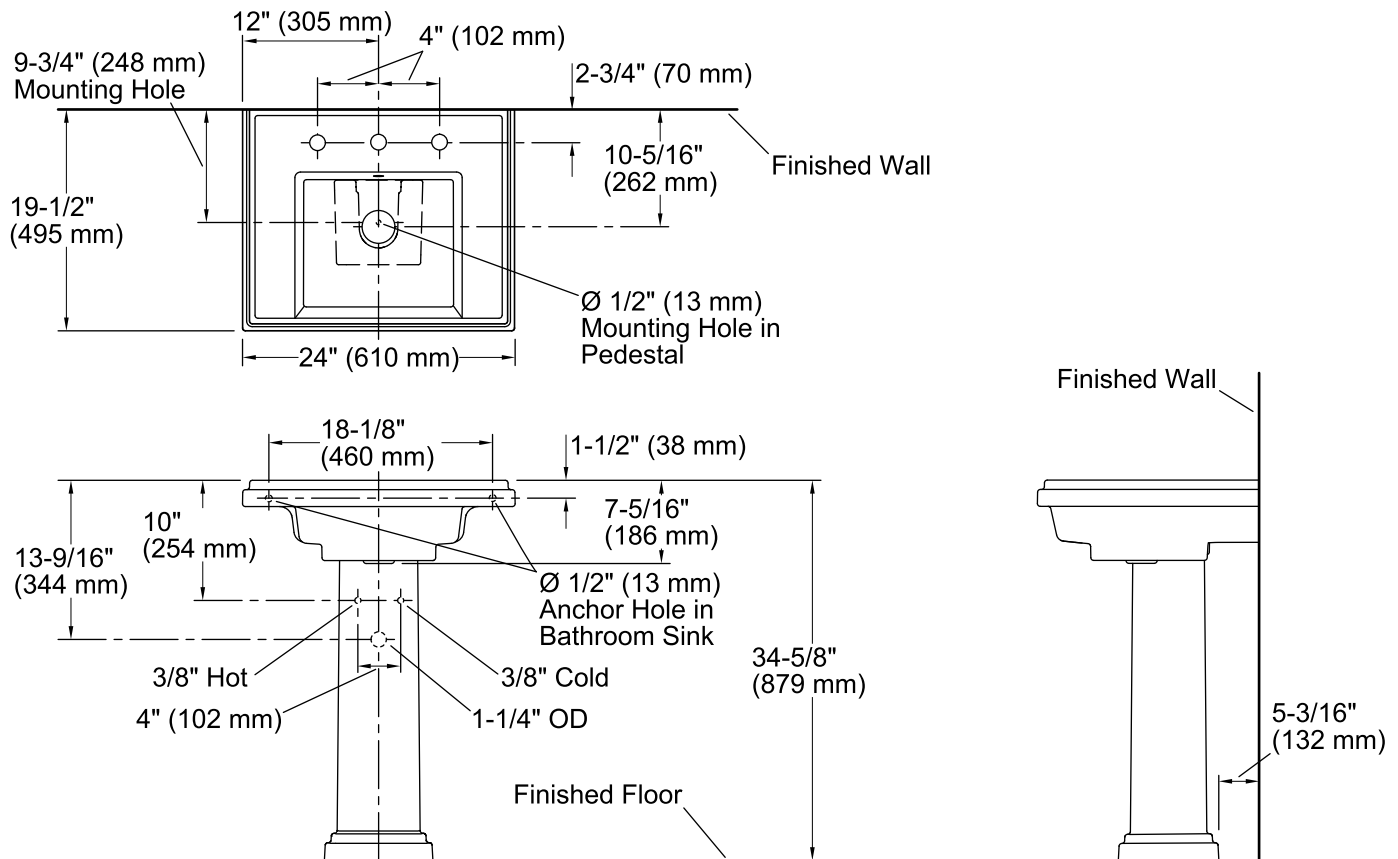

### Features

- 8-inch center faucet holes.
- Square basin.
- Overflow drain.
- Combination consists of the K-2757-8 basin and the K-2767 pedestal.
- Coordinates with other products in the Tresham collection.

### Included Components

Product consists of:

K-2757-8 24" Pedestal Bathroom Sink Basin  
K-2767 Pedestal

Additional Components:

Bathroom sink, 8" (203 mm) centers  
Pedestal  
Pedestal accessory pack  
Rubber pads

### Technical Information

All product dimensions are nominal.

Bowl configuration:	Single
Installation:	Pedestal
Bowl area:	Length: 14-1/4" (362 mm) Width: 12-1/2" (318 mm) Water depth: 3-1/4" (83 mm)
Number of deck holes:	3
Faucet hole spacing:	8" (203 mm)
Faucet hole(s):	1-3/8" (35 mm)
Drain hole:	1-3/4" (44 mm)