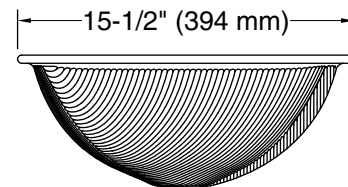

Color	Code	Description
-------	------	-------------

B11	Ice
-----	-----

Recommended ADA Installation

Technical Information

All product dimensions are nominal.

Bowl configuration: Single

Installation: Undermount

Min. base cabinet width: 13" (330 mm)

Bowl area (Only):
 Length: 17-3/8" (441 mm)
 Width: 13" (330 mm)
 Bowl depth: 5-5/16" (135 mm)
 Water depth: 5-5/16" (135 mm)

Drain hole: 1-11/16" (43 mm)

Template: Undermount, 1281904-7, required, included