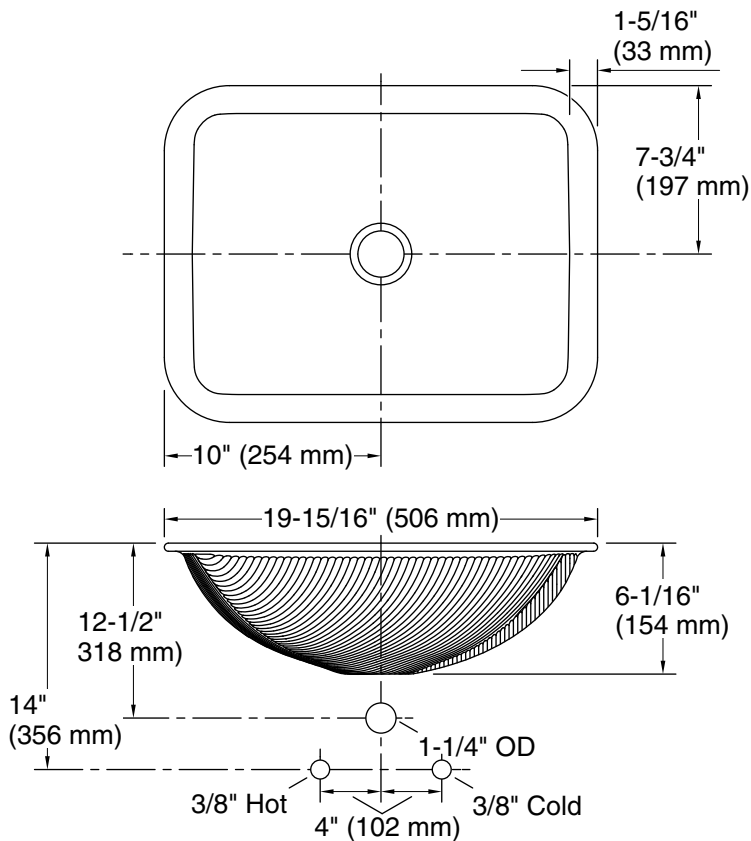

Color	Code	Description
-------	------	-------------

B11	Ice
-----	-----

Recommended ADA Installation

Technical Information

All product dimensions are nominal.

Bowl configuration: Single

Installation: Undermount

Min. base cabinet width: 13" (330 mm)

Bowl area (Only):
 Length: 17-3/8" (441 mm)
 Width: 13" (330 mm)
 Bowl depth: 5-5/16" (135 mm)
 Water depth: 5-5/16" (135 mm)

Drain hole: 1-11/16" (43 mm)

Template: Undermount, 1281904-7, required, included