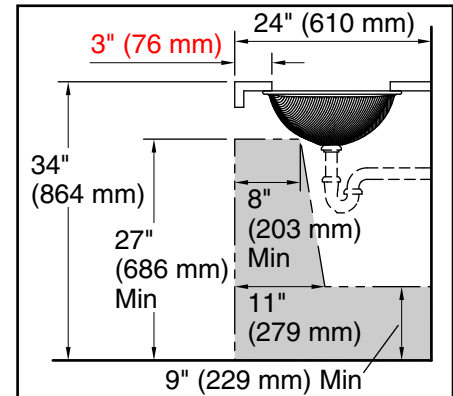

Color	Code	Description
-------	------	-------------

B11	Ice
-----	-----

Recommended ADA Installation

Technical Information

All product dimensions are nominal.

Bowl configuration: Single

Installation: Undermount

Min. base cabinet width: 13" (330 mm)

Bowl area (Only):
 Length: 17-3/8" (441 mm)
 Width: 13" (330 mm)
 Bowl depth: 5-5/16" (135 mm)
 Water depth: 5-5/16" (135 mm)

Drain hole: 1-11/16" (43 mm)

Template: Undermount, 1281904-7, required, included