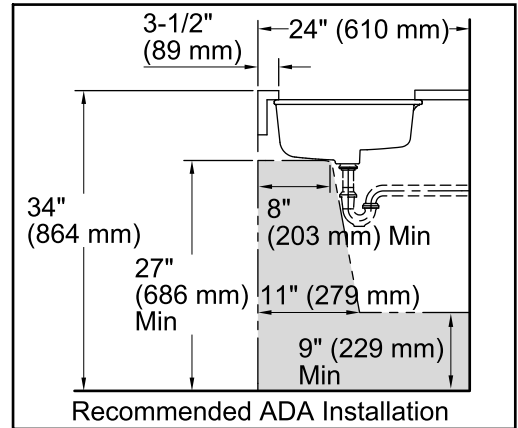

Technical Information

All product dimensions are nominal.

- Bowl configuration: Single
- Installation: Under-mount
- Bowl area (Only): Length: 17-1/4" (438 mm)
  Width: 13" (330 mm)
  Water depth: 3-1/8" (79 mm)
- Drain hole: 1-3/4" (44 mm)
- Template: 1109226-7, required, not included

Notes

Install this product according to the installation instructions.

NOTICE: Countertop manufacturer or cutter must use the current product template available at www.kohler.com, or by calling 1-800-4KOHLER. Kohler Co. is not responsible for cutout errors when the incorrect cutout template is used.

ADA compliant when installed to the specific requirements of these regulations.