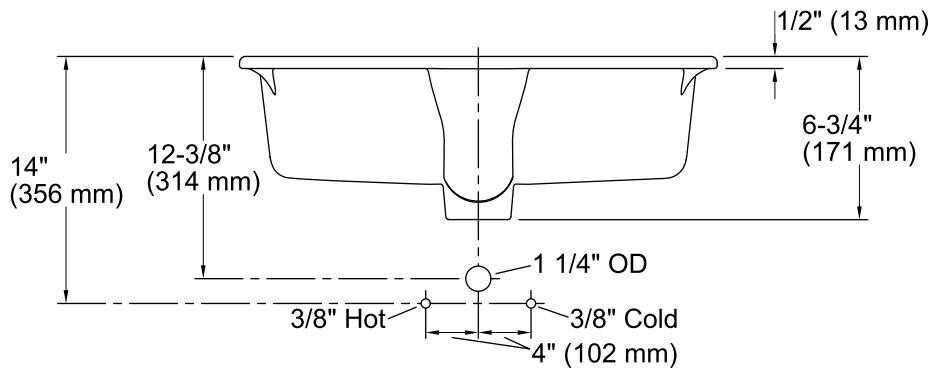

Technical Information

All product dimensions are nominal.

- Bowl configuration: Single
- Installation: Under-mount
- Bowl area (Only): Length: 17-1/4" (438 mm)
  Width: 13" (330 mm)
  Water depth: 3-1/8" (79 mm)
- Drain hole: 1-3/4" (44 mm)
- Template: 1109226-7, required, not included

Notes

Install this product according to the installation instructions.

NOTICE: Countertop manufacturer or cutter must use the current product template available at www.kohler.com, or by calling 1-800-4KOHLER. Kohler Co. is not responsible for cutout errors when the incorrect cutout template is used.

ADA compliant when installed to the specific requirements of these regulations.