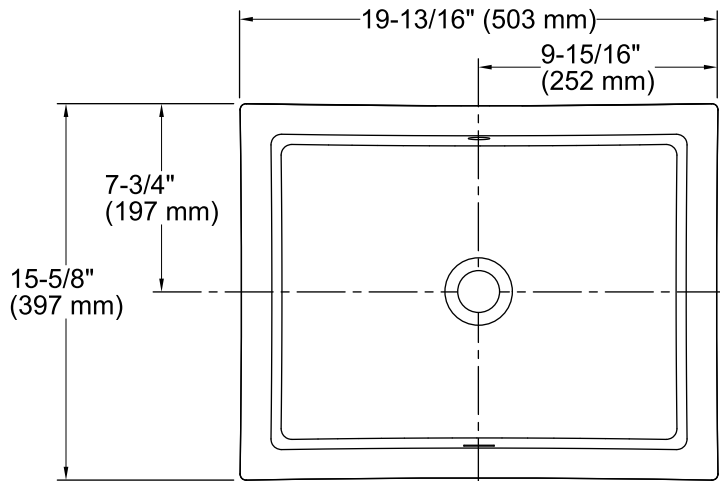

Technical Information

All product dimensions are nominal.

- Bowl configuration: Single
- Installation: Under-mount
- Bowl area (Only): Length: 17-1/4" (438 mm)
  Width: 13" (330 mm)
  Water depth: 3-1/8" (79 mm)
- Drain hole: 1-3/4" (44 mm)
- Template: 1109226-7, required, not included

Notes

Install this product according to the installation instructions.

NOTICE: Countertop manufacturer or cutter must use the current product template available at www.kohler.com, or by calling 1-800-4KOHLER. Kohler Co. is not responsible for cutout errors when the incorrect cutout template is used.

ADA compliant when installed to the specific requirements of these regulations.