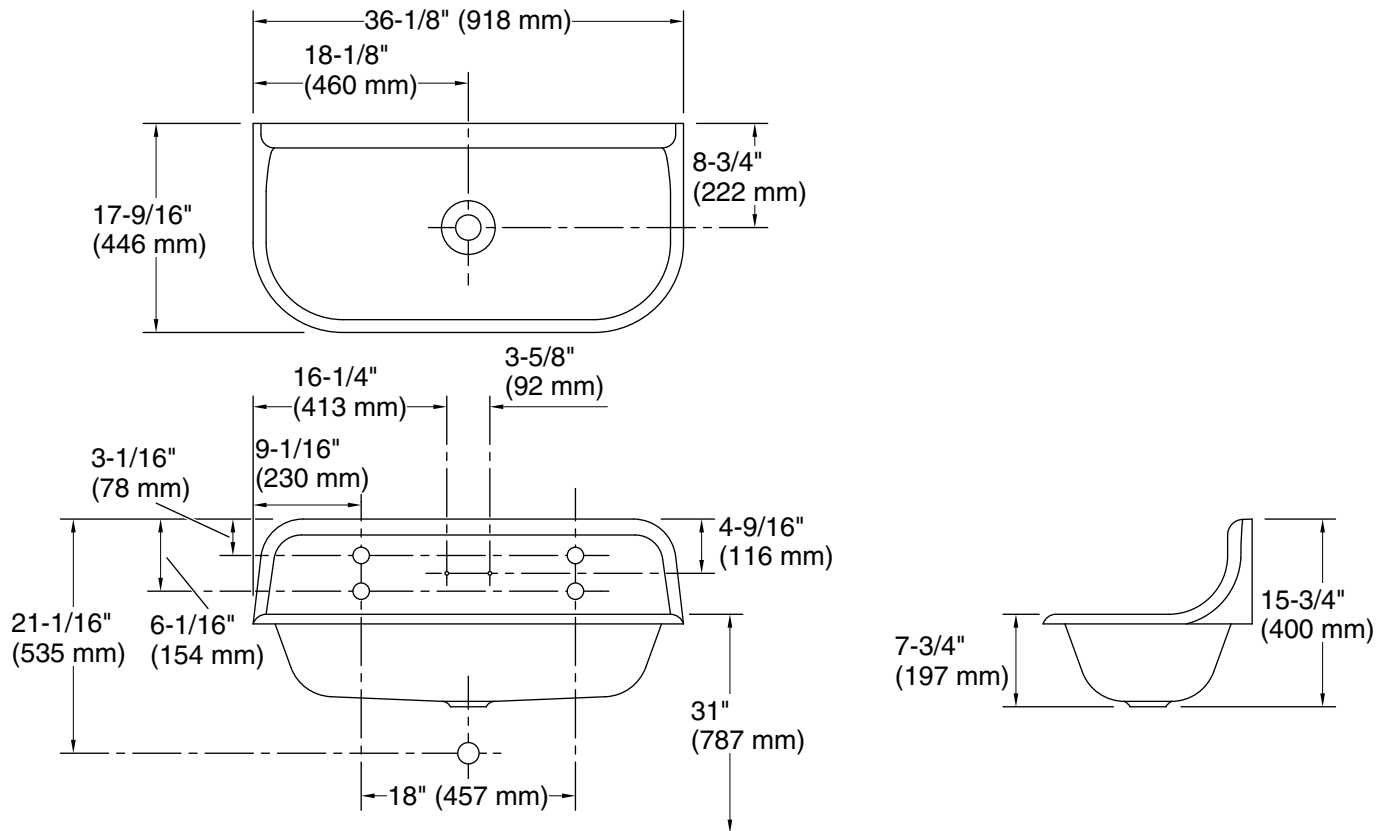

Brockway™
36" wall-mount utility sink
K-3200-PPB

Features

- Single bowl
- 36" (914 mm) total width
- Painted Peachblow underside finish
- Requires two K-730T70 faucets one K-8880 soap dish (sold separately)

Material

- KOHLER® enameled cast iron
- Acid-resistant enamel finish

Installation

- Wall-mount

Recommended Products/Accessories

- K-8880 Soap Dish
- K-8820 Sink Drain and Strainer
- K-730T70-4AJR Wall-mount lavatory sink faucet, 1.2 gpm
- K-730T70-4AR Wall-mount service sink faucet, 12 gpm
- K-23726 Drain treatment
- K-23725 Cast iron cleaner

Codes/Standards

ASME A112.19.1/CSA B45.2

**KOHLER® Enameled Cast Iron
Kitchen and Bathroom Sink Lifetime
Limited Warranty**

See website for detailed warranty information.

Technical Information

All product dimensions are nominal.

Bowl configuration:	Single
Installation:	Wall-mount
Center(s):	5.5
Min. base cabinet width:	33" (838 mm)
Bowl area (Only):	Length: 32" (813 mm) Width: 14" (356 mm) Water depth: 7" (178 mm)
Number of deck holes:	4
Faucet hole spacing:	5-1/2" (140 mm)
Faucet hole(s):	1-1/2" (38 mm)
Soap/Lotion hole:	5/16" (8 mm)
Drain hole:	2-1/8" (54 mm)