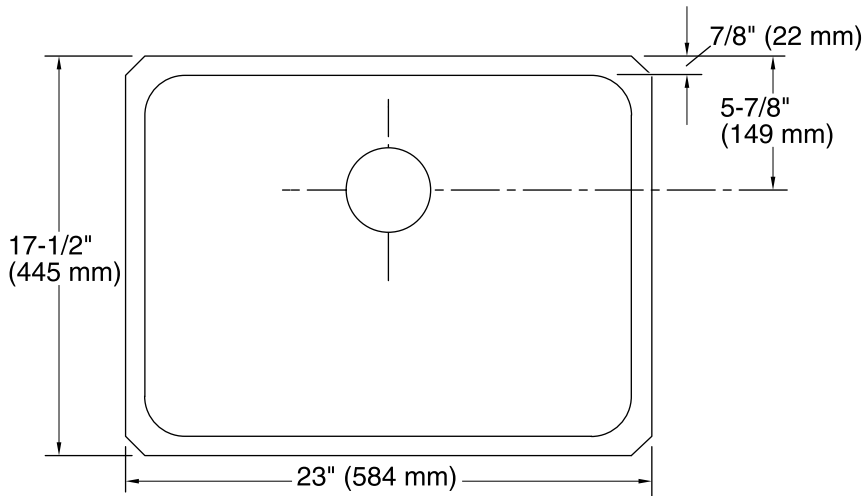

* Allow clearance around sink rim for clip attachment.