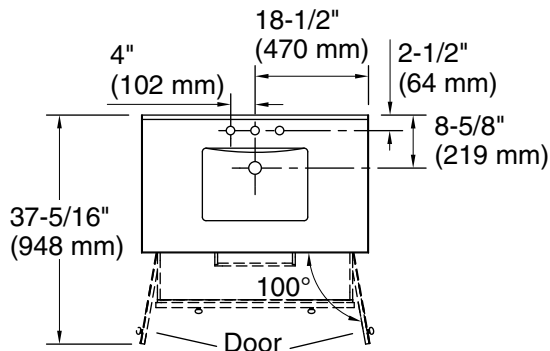

Malin™ by Studio McGee

36" bathroom vanity cabinet with sink and quartz top
K-35020

Features

- Designed in collaboration with Studio McGee
- Set includes cabinet, precut quartz vanity top, backsplash, sink, cabinet hardware
- Full-extension 17" (432 mm) drawer with soft-close undermount slides
- Removable dividers in top drawers to personalize drawer organization
- Three-way adjustable slow-close door hinges for easy cabinet access
- 20-7/16" (519 mm) cabinet interior provides ample storage space
- Finish-matched cabinet interior offers generous clearance for plumbing
- Vanity top has 8" (203 mm) widespread faucet holes; requires deck-mount faucet (sold separately)
- Vibrant® Brushed Brass hardware included on White Oak vanities and Vibrant Polished Nickel hardware on White vanities. Additional hardware finishes available (sold separately)
- Coordinating side splashes available (sold separately)

	0	White
	SWK	

Technical Information

All product dimensions are nominal.

Notes

Install this product according to the installation instructions.

Select the type of fastener based upon the wall material. Two 250 lb (113.4 kg) minimum load bearing fasteners are recommended with a lag bolt of length to clear obstacles in the wall and 5/16" washers. Calculate the proper lag bolt length by adding the 1-1/2" (38 mm) backing material, plus the wallboard thickness, plus the back rail thickness.