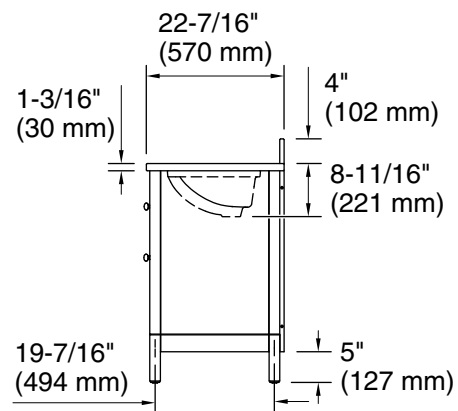

Malin™ by Studio McGee

36" bathroom vanity cabinet with sink and quartz top
K-35020

Features

- Designed in collaboration with Studio McGee
- Set includes cabinet, precut quartz vanity top, backsplash, sink, cabinet hardware
- Full-extension 17" (432 mm) drawer with soft-close undermount slides
- Removable dividers in top drawers to personalize drawer organization
- Three-way adjustable slow-close door hinges for easy cabinet access
- 20-7/16" (519 mm) cabinet interior provides ample storage space
- Finish-matched cabinet interior offers generous clearance for plumbing
- Vanity top has 8" (203 mm) widespread faucet holes; requires deck-mount faucet (sold separately)
- Vibrant® Brushed Brass hardware included on White Oak vanities and Vibrant Polished Nickel hardware on White vanities. Additional hardware finishes available (sold separately)
- Coordinating side splashes available (sold separately)

	0	White
	SWK	

Technical Information

All product dimensions are nominal.

Notes

Install this product according to the installation instructions.

Select the type of fastener based upon the wall material. Two 250 lb (113.4 kg) minimum load bearing fasteners are recommended with a lag bolt of length to clear obstacles in the wall and 5/16" washers. Calculate the proper lag bolt length by adding the 1-1/2" (38 mm) backing material, plus the wallboard thickness, plus the back rail thickness.