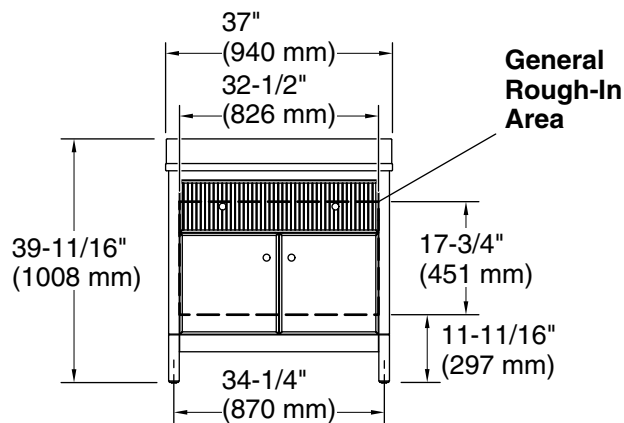

Malin™ by Studio McGee

36" bathroom vanity cabinet with sink and quartz top
K-35020

Features

- Designed in collaboration with Studio McGee
- Set includes cabinet, precut quartz vanity top, backsplash, sink, cabinet hardware
- Full-extension 17" (432 mm) drawer with soft-close undermount slides
- Removable dividers in top drawers to personalize drawer organization
- Three-way adjustable slow-close door hinges for easy cabinet access
- 20-7/16" (519 mm) cabinet interior provides ample storage space
- Finish-matched cabinet interior offers generous clearance for plumbing
- Vanity top has 8" (203 mm) widespread faucet holes; requires deck-mount faucet (sold separately)
- Vibrant® Brushed Brass hardware included on White Oak vanities and Vibrant Polished Nickel hardware on White vanities. Additional hardware finishes available (sold separately)
- Coordinating side splashes available (sold separately)

	0	White
	SWK	

Technical Information

All product dimensions are nominal.

Notes

Install this product according to the installation instructions.

Select the type of fastener based upon the wall material. Two 250 lb (113.4 kg) minimum load bearing fasteners are recommended with a lag bolt of length to clear obstacles in the wall and 5/16" washers. Calculate the proper lag bolt length by adding the 1-1/2" (38 mm) backing material, plus the wallboard thickness, plus the back rail thickness.