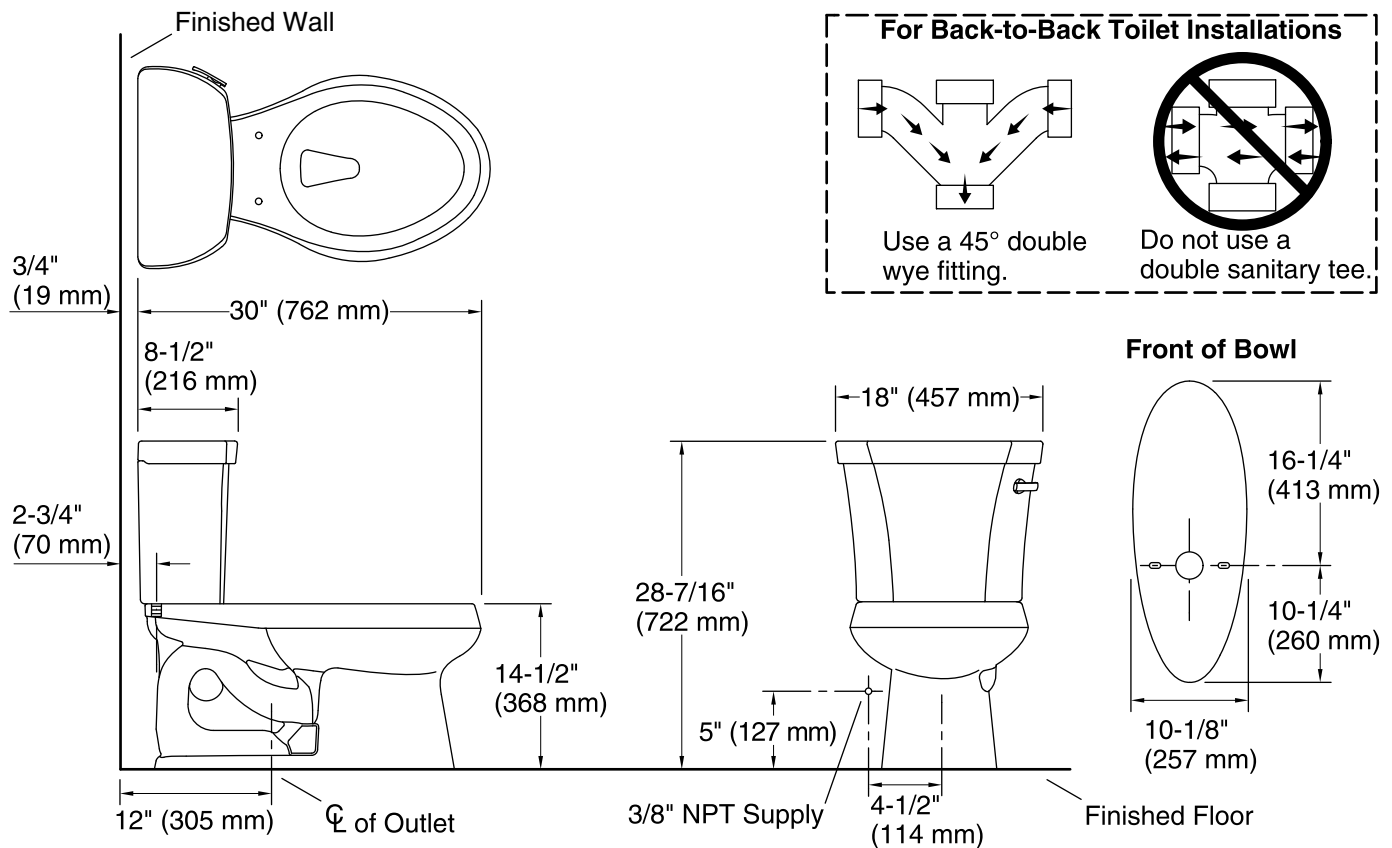

Technical Information

All product dimensions are nominal.

Toilet type:	Two-piece, Floor-mount
Waste Outlet:	Floor
Bowl shape:	Elongated
Flush type:	Class Five®
Trap passageway:	2-1/8" (54 mm)
Water Consumption	
Full:	1.6 gpf (6 lpf)
Water surface size:	11-1/4" x 8-1/4" (286 mm x 210 mm)
Rim to water surface:	5-1/4" (133 mm)
Rough-in:	12" (305 mm)
Seat-mounting holes:	5-1/2" (140 mm)

Notes

Install this product according to the installation instructions.

For back-to-back toilet installations: Use only a 45° double wye fitting.