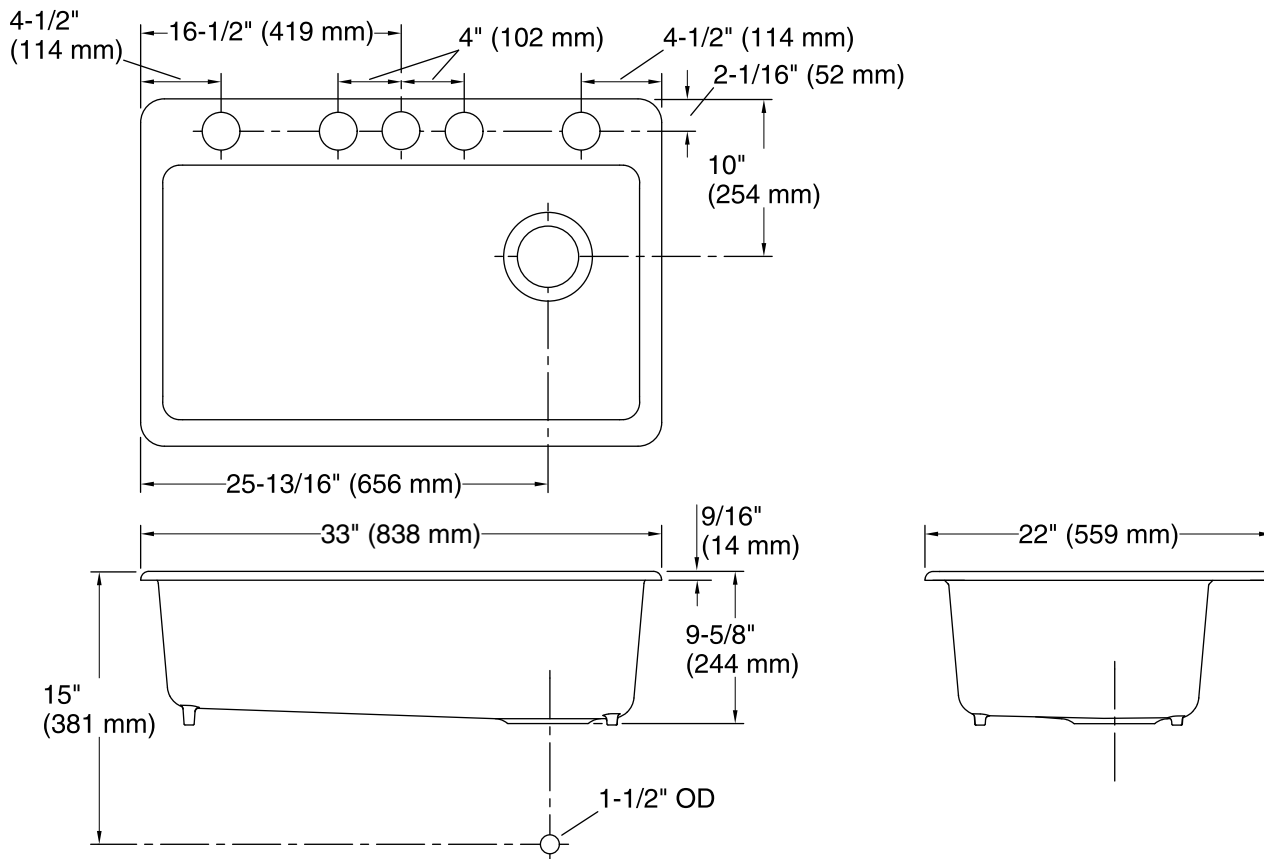

## Features

- 36-inch minimum base cabinet width.
- Single bowl.
- 9-inch depth.
- Five oversized faucet holes.
- Oversized holes allow for easy installation of faucets and accessories.
- Bowl slopes 2 degrees toward drain to minimize water pooling.
- Offset drain increases workspace in the sink and storage space underneath.
- Includes K-6194 utility rack with soaking cup, K-6239 colander with integral cutting board, and K-6237 left-hand bottom sink rack.

## Technical Information

All product dimensions are nominal.

Bowl configuration:	Single
Installation:	Under-mount
Min. base cabinet width:	36" (914 mm)
Bowl area (Only):	Length: 30-1/4" (768 mm) Width: 15-13/16" (402 mm) Bowl depth: 9" (229 mm)
Number of deck holes:	5
Faucet hole(s):	2-3/8" (60 mm)
Drain hole:	3-7/8" (98 mm)
Template:	1166727-7, required, included