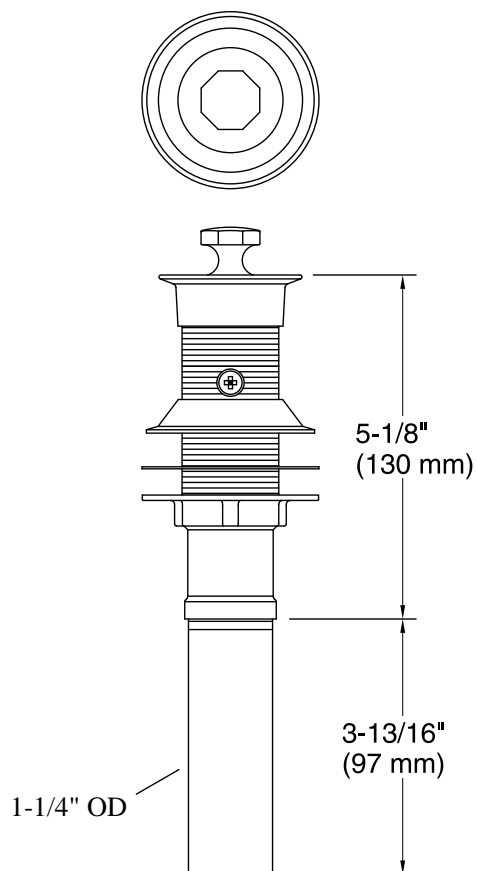

Features

- 1-1/4" (32 mm) connection
- Nonremovable metal stopper
- For use in nonoverflow applications
- For use with Spun Glass™ vessel bathroom sink

Recommended Products/Accessories

- K-23726 Drain treatment
- K-23723 Faucet cleaner

Technical Information

All product dimensions are nominal.

Notes

Install this product according to the installation guide.