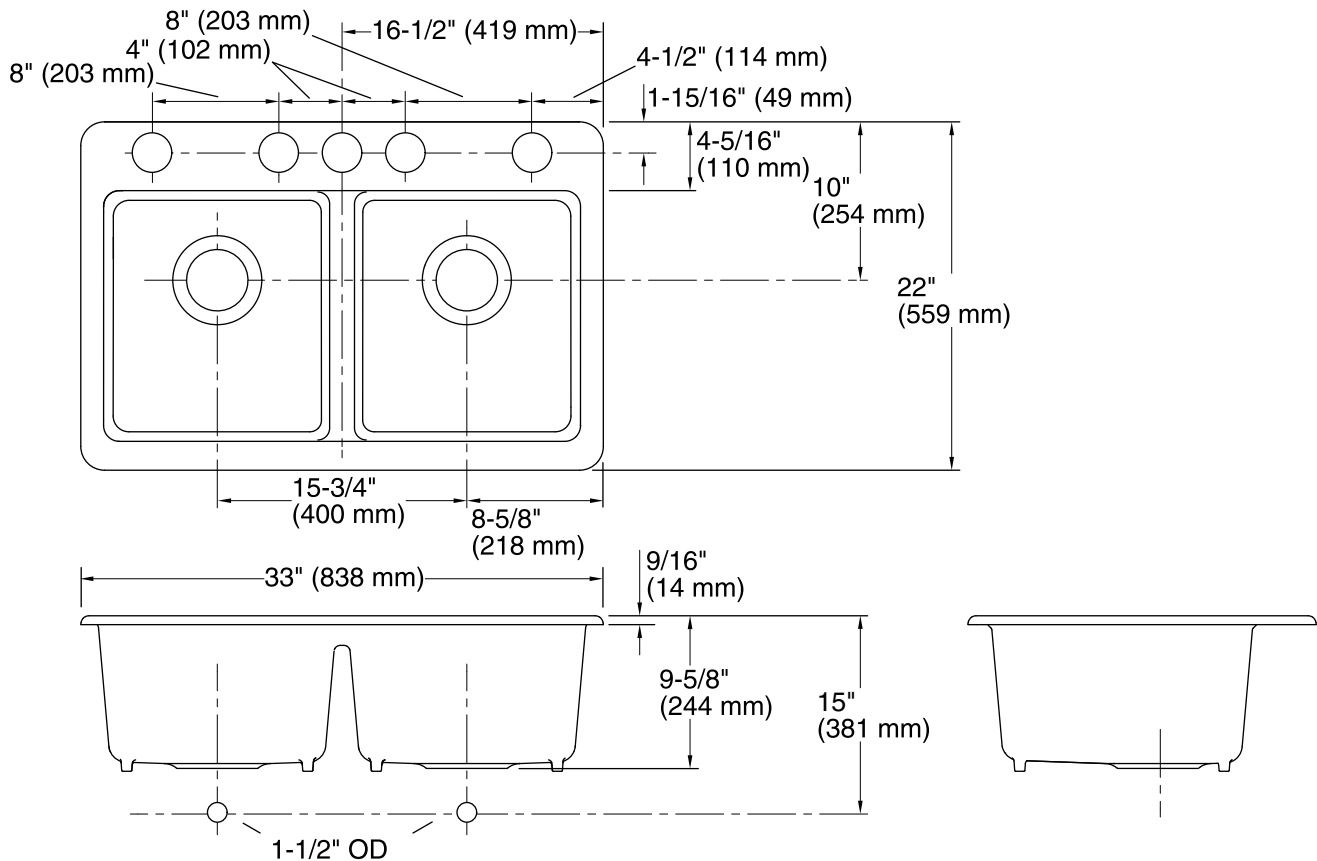

Features

- 36-inch minimum base cabinet width.
- Double equal bowls.
- 9-inch depth.
- Five oversized faucet holes.
- Bowl slopes 2 degrees toward drain to minimize water pooling.
- Offset drains increase workspace in the sink and storage space underneath.
- Includes K-6239 colander with integral cutting board, K-6194 utility rack with soaking cup, and K-9238 bottom sink rack.

Included Components

Product consists of:

K-6239 Colander with Cutting Board
K-9238 Sink Rack
K-6194 Utility Rack With Soaking Cup

Codes/Standards

ASME A112.19.1/CSA B45.2

KOHLER® Enameled Cast Iron Kitchen Sink Lifetime Limited Warranty

Technical Information

All product dimensions are nominal.

Installation: Under-mount
 Min. base cabinet width: 36" (914 mm)
 Bowl area (Left): Length: 14-5/16" (363 mm)
 Width: 17-1/4" (438 mm)
 Bowl depth: 9" (229 mm)
 Water depth: 9" (229 mm)
 Bowl area (Right): Length: 14-5/16" (363 mm)
 Width: 17-1/4" (438 mm)
 Bowl depth: 9" (229 mm)
 Water depth: 9" (229 mm)
 Number of deck holes: 5
 Template: 1166727-7, required, included