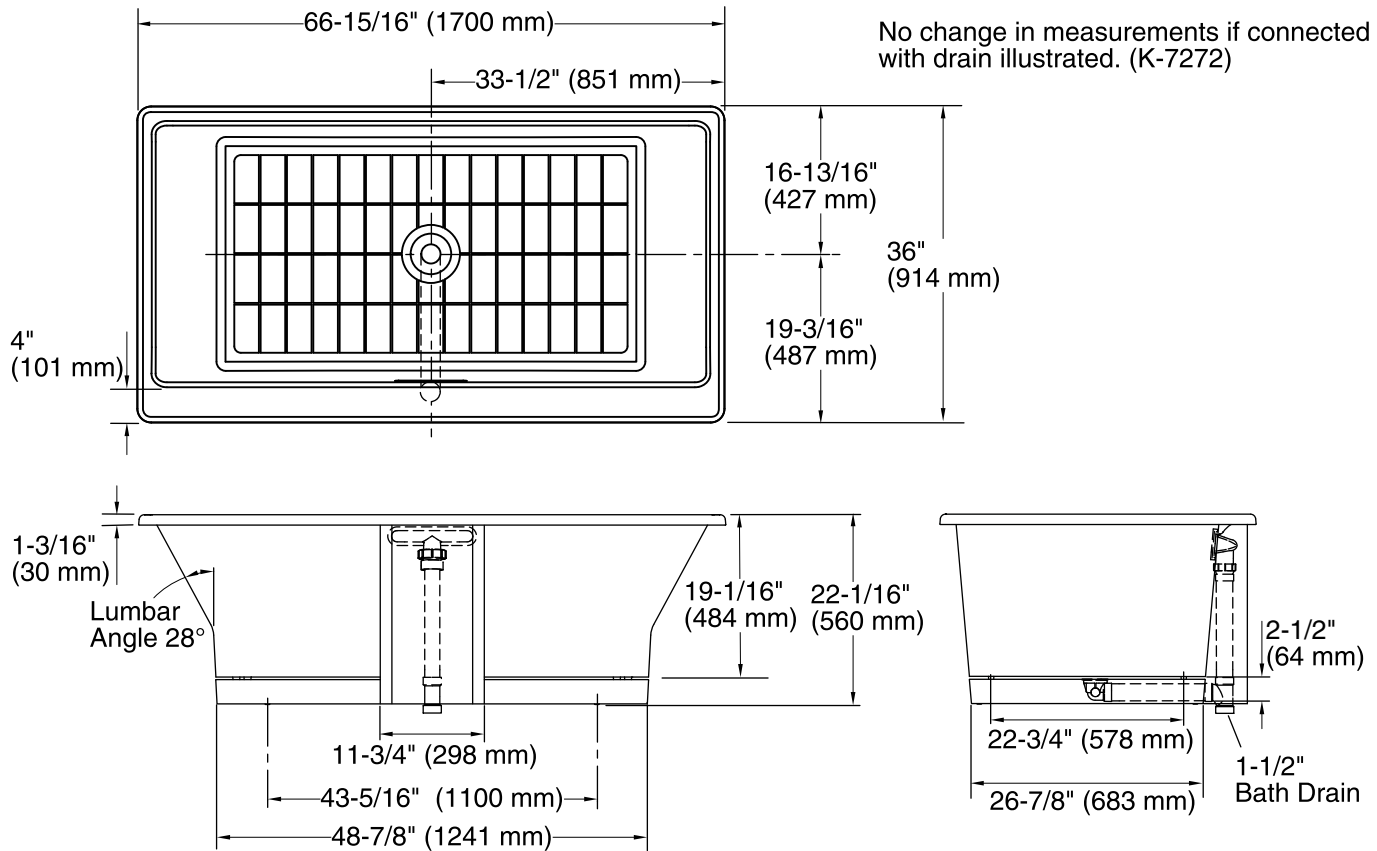

	0	White
--	---	-------

Technical Information

All product dimensions are nominal.

Installation:	Freestanding
Drain location:	Center
Basin area, bottom:	49" x 26-1/2" (1245 mm x 673 mm)
Basin area, top:	62-1/2" x 29-1/4" (1588 mm x 743 mm)
Weight:	435 lbs (197.3 kg)
Minimum floor load:	73 lbs/ft ² (356.4 kg/m ²)
Water depth:	15-1/4" (387 mm)
Water capacity:	90 gal (340.7 L)

Notes

Measure your actual product for rough-in details. Install this product according to the installation instructions. The hot water supply should be 70% of the capacity of the bath or greater. Installations will vary.