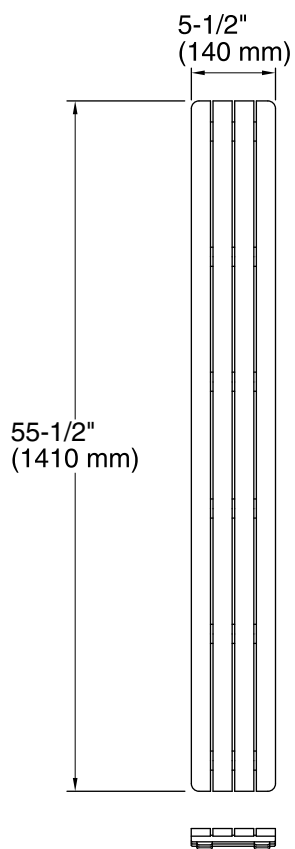

Groove®
Drain Cover
K-9337

Features

- High-grade teak wood.
- For use with the K-9928 or K-9996 Groove acrylic shower base.

Recommended Products/Accessories

K-9925 48" x 36" Shower Base

K-9998 48" x 48" Shower Base

Codes/Standards

None Applicable

KOHLER® One-Year Limited Warranty

See website for detailed warranty information.

Technical Information

All product dimensions are nominal.

Material: Wood

Notes