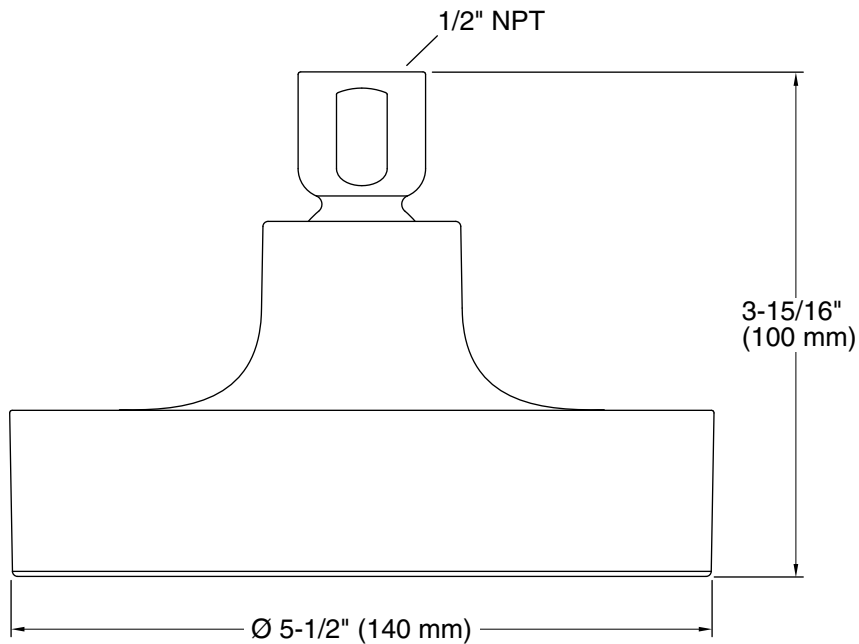

Features

- Optimized sprayface with 66 nozzles delivers a more focused coverage of large water droplets
- Minimizes wasteful overspray and increases cleaning and hair-rinsing performance
- MasterClean™ sprayface features an easy-to-clean surface that withstands mineral buildup
- 2.5 gpm (9.5 lpm) maximum flow rate
- 1/2" NPT connection
- Coordinates with Purist faucets, accessories, and showering components to complete your bathroom

Technical Information

All product dimensions are nominal.

Handshower:

Pressure: 80 psi (5.5 bar)

Showerhead/Body Spray:

Rated maximum flow: 2.5 gal/min (9.5 l/min)

Pressure: 80 psi (5.5 bar)

Notes