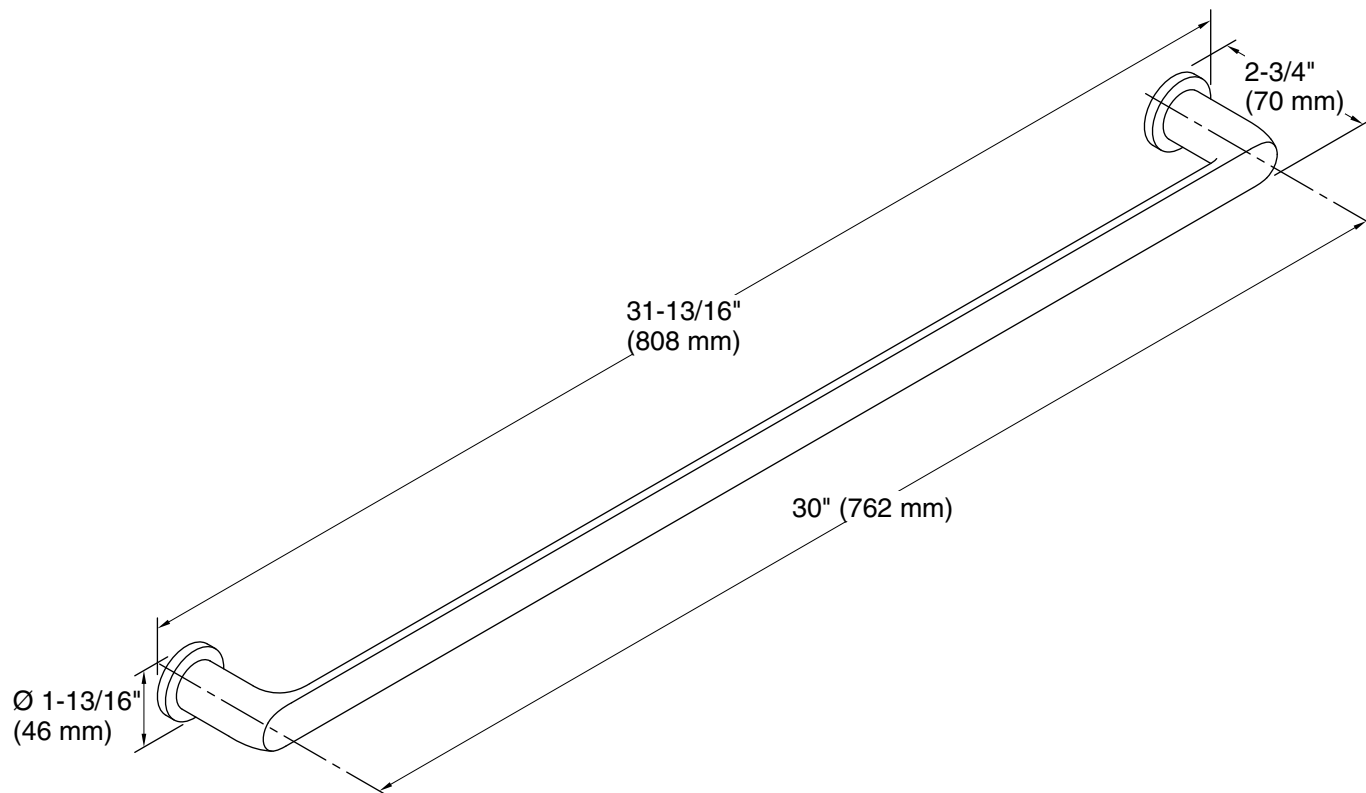

Technical Information

All product dimensions are nominal.

Material: Zinc, Brass

Notes

Install this product according to the installation instructions.

CAUTION: Risk of personal injury. Do not install these products in any area where they are likely to be used inadvertently as a grab bar or support bar. These products are not designed or intended for use as a grab bar or support bar.