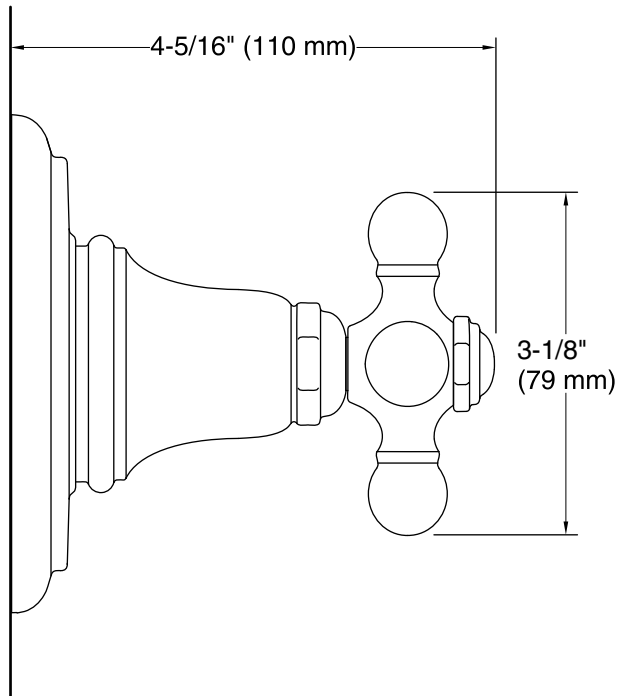

Installation

- Trim set requires valve to complete installation.
- Patented K-joint installation technology ensures consistent trim appearance, regardless of variability in valve rough-in.

ADA

Codes/Standards

Technical Information

All product dimensions are nominal.

Notes

Install this product according to the installation instructions.

ADA compliant when installed to the specific requirements of these regulations.