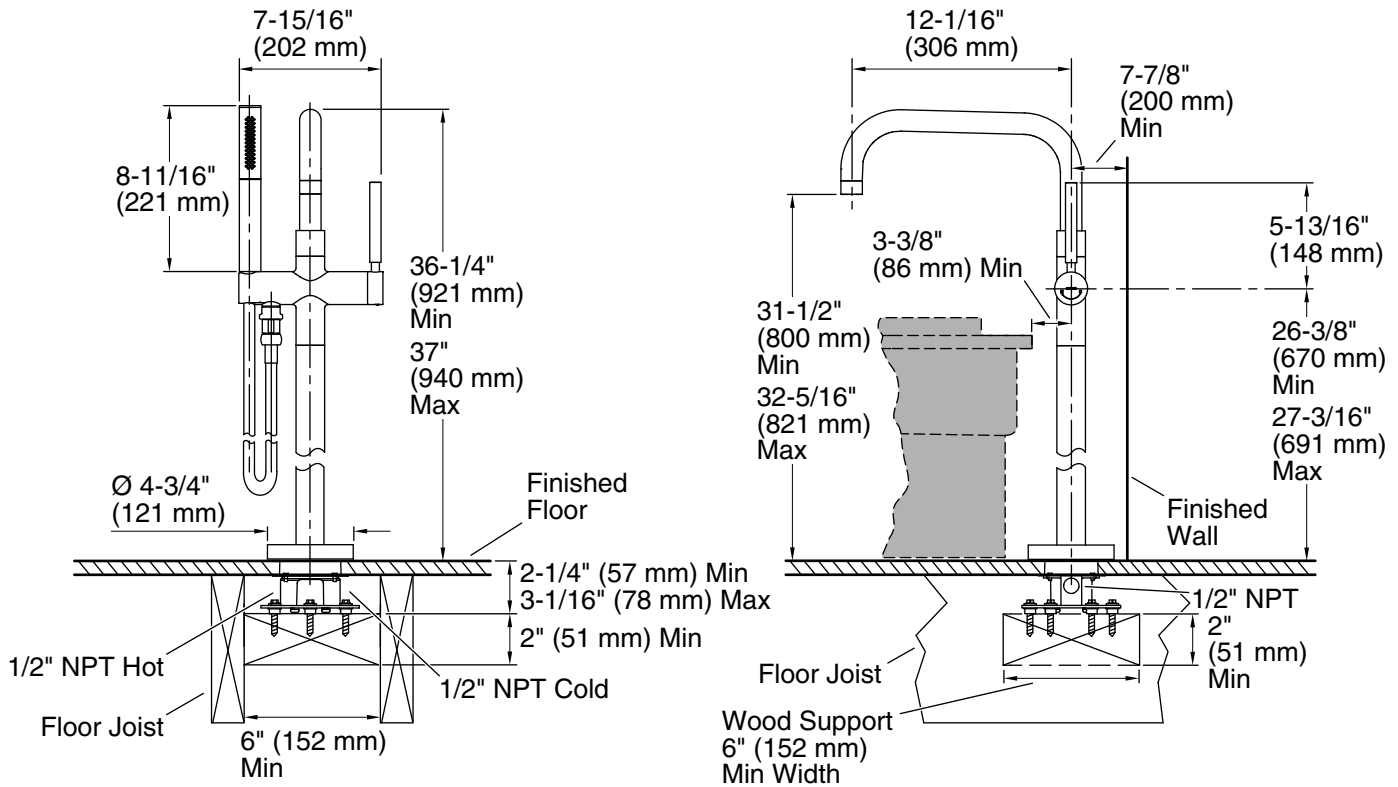

Features

- Single lever handle allows for both on/off activation and temperature setting.
- KOHLER ceramic disc valves exceed industry longevity standards for a lifetime of durable performance.
- Includes Shift® handshower and 60-inch shower hose.
- Coordinates with Purist® faucets, accessories and showering components to complete your bathroom.
- 7 gpm (gallons per minute) at 45 PSI.
- 1.75 gpm (gallons per minute) flow rate for handshower.

Material

- Premium metal construction.
- KOHLER finishes resist corrosion and tarnishing.

Installation

- Floor-mount.
- Compatibility with tub varies by application.

Required Products/Accessories

K-97339 Multiproduct Mounting-block

Included Components

Additional Components:

K-10257 Multifunction Handshower

Codes/Standards

ASME A112.18.1/CSA B125.1

DOE - Energy Policy Act 1992

EPA WaterSense®

California Energy Commission (CEC)

Technical Information

All product dimensions are nominal.

Faucet:

Flow rate: 6 gal/min (22.7 l/min)
 Pressure: 45 psi (3.1 bar)
 Drain included: No

Spout:

Spout reach: 12-1/16" (306 mm)

Handshower:

Rated maximum flow: 1.75 gal/min (6.6 l/min)
 Pressure: 80 psi (5.5 bar)