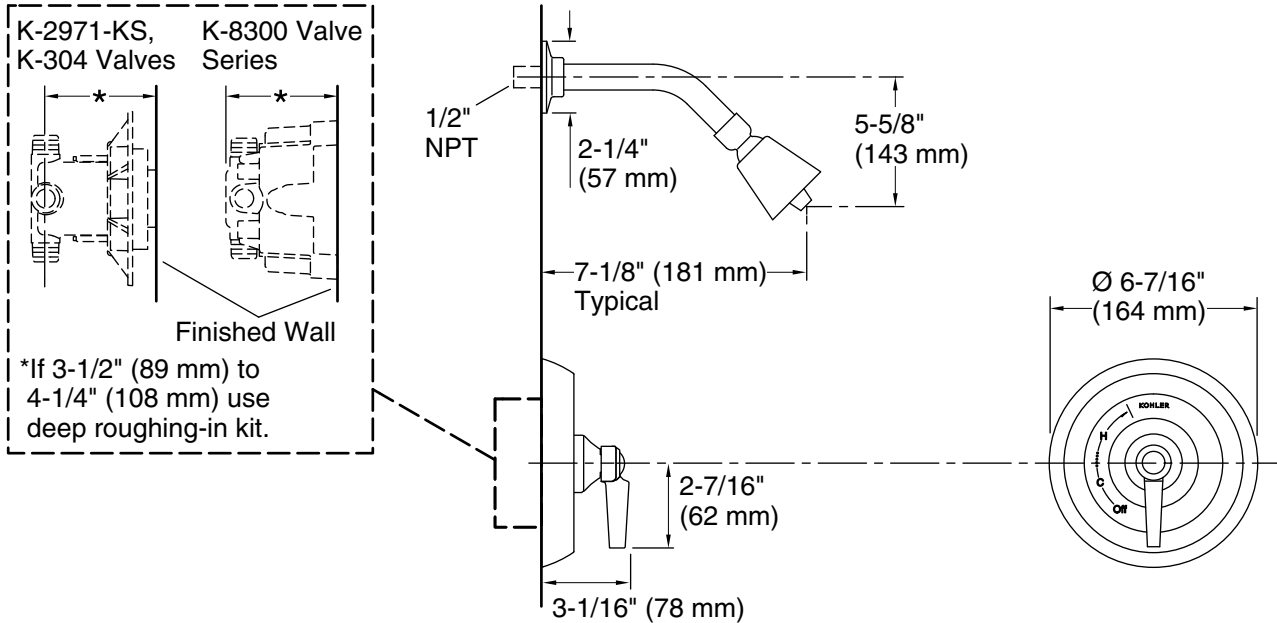

Color	Code	Description
-------	------	-------------

	CP	Polished Chrome
---	----	-----------------

Technical Information

All product dimensions are nominal.

Showerhead/Body Spray:

Rated maximum flow: 2.5 gal/min (9.5 l/min)