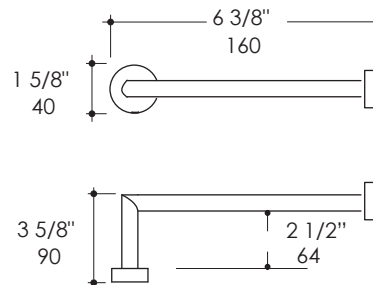

RONDA Toilet Paper Holder Item #0208

Features:

- Wall-mount toilet paper holder
- Includes mounting hardware
- Plated brass construction

Finish Options:

- CR - Polished Chrome
- PN - Polished Nickel
- NI - Brushed Nickel
- BG - Brushed Gold
- 44 - Matte Black

Product Specifications:

Paper roll space width max. 4 1/4" (110mm)

Notes:

Drawings provided herein are meant to give the user an idea of the product and are not made to scale. The size in inches is rounded up to the nearest 1/16".