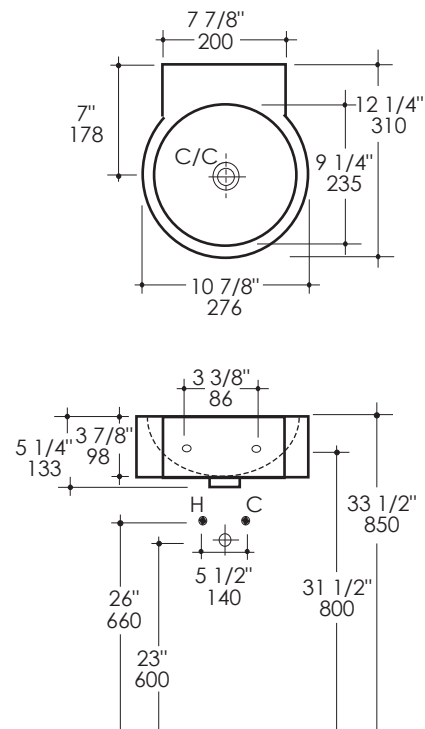

Twin Set Lavatory Item #5059

Features:

- Porcelain lavatory without overflow
- Wall-mount or above-counter installation
- Mounting bolts are included
- Requires oversized European drain (i.e. item #7100-13)
- Unfinished back wall
- Current cut-out template can be requested
- Meets and exceeds the following standards/codes:
 - ASMEA1 12.19.2-2008/CSAB45.1-2008

Finish Options:

001 - White

Faucet Hole Options:

-None

Product Specifications:

IMPORTANT:

We use very fine clay to produce select porcelain lavatories. The many benefits of fine clay include low porosity, high brilliance of glaze, as well as high durability of the material and finish. However, fine clay is subject to relatively high level of shrinkage 12-15% during firing process at extremely high temperatures reaching over 2200°F / 1200°C. This process results in unavoidable low levels of deviation from the originally intended perfect shape. Each lavatory is therefore slightly unique and closely inspected for proper fit with the accompanying vanity. LACAVA strives to ensure long-lasting beauty and performance of our sanitary ware for complete customer satisfaction.

Notes:

Drawings provided herein are meant to give the user an idea of the product and are not made to scale. The size in inches is rounded up to the nearest 1/16". Slight variances can often occur with porcelain and woodwork. Therefore, LACAVA will not be held responsible for any cutouts, countertops, or furniture made without the actual product or template from LACAVA. Differences in color, grain, appearance and texture are inherent in all natural woodwork, and should be expected. Variances in these qualities are not deemed manufacturing defects, and will not be accepted as valid reasons to return or exchange any LACAVA woodwork. Plumbing specifications are only a guideline and may need to be altered based on the application.