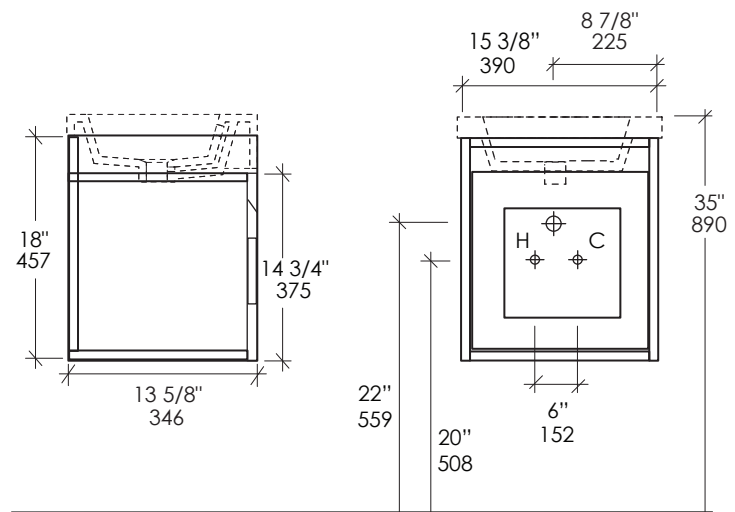

DIMINI Vanity Item #5271C

Features:

- Wall-mount wooden vanity
- Door hinged on the left with optional metal inlay
- Wooden mounting cleat
- Washbasins #5271 sold separately
- Handmade in USA
- Manufactured with low VOC finishes and wood from renewable forests

Recommended Accessories:

- Item #5271: Porcelain washbasin with overflow
- Oversized European drain recommended (i.e. item #7100-16OF or 7100-12)
- Available in White (-001) only
- 00-no faucet holes; 01-one faucet hole on the side
- Item #TR1- Metal inlay
- Available in 51-brushed brass, 10-polished stainless steel, 21-brushed stainless steel

Product Specifications:

Notes:

Drawings provided herein are meant to give the user an idea of the product and are not made to scale. The size in inches is rounded up to the nearest 1/16". Slight variances can often occur with porcelain and woodwork. Therefore, LACAVA will not be held responsible for any cutouts, countertops, or furniture made without the actual product or template from LACAVA. Differences in color, grain, appearance and texture are inherent in all natural woodwork, and should be expected. Variances in these qualities are not deemed manufacturing defects, and will not be accepted as valid reasons to return or exchange any LACAVA woodwork. Plumbing specifications are only a guideline and may need to be altered based on the application.