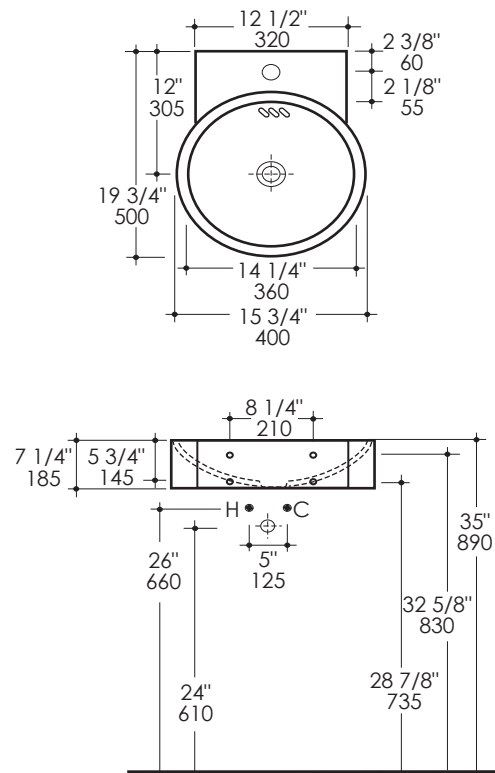

Ferro Lavatory Item #7025

Features:

- Stainless steel lavatory with overflow
- Wall-mount or above-counter installation
- Wall-mounting bolts are included
- Faucet hole diameter is 1 3/8"
- Recommended oversized European drain (i.e. 7100-12)
- Current cut-out template can be requested

Finish Options:

- 10 - Polished stainless steel

Faucet Hole Options:

- One

Product Specifications:

Notes:

Drawings provided herein are meant to give the user an idea of the product and are not made to scale. The size in inches is rounded up to the nearest 1/16". Slight variances can often occur with porcelain and woodwork. Therefore, LACAVA will not be held responsible for any cutouts, countertops, or furniture made without the actual product or template from LACAVA. Plumbing specifications are only a guideline and may need to be altered based on the application.