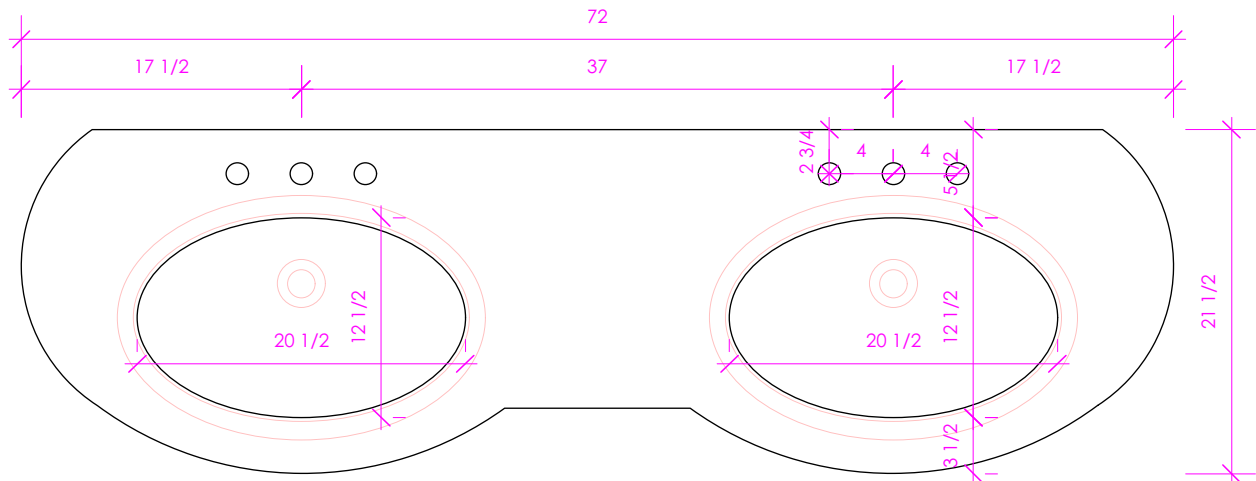

LACAVA

Flou

FLO-72T

FEATURES:

- EASED EDGES
- USED WITH **33LA** SINKS (SOLD SEPARATELY)
- PROUDLY HANDMADE IN THE USA

FINISHES:

WOOD:

STANDARD: