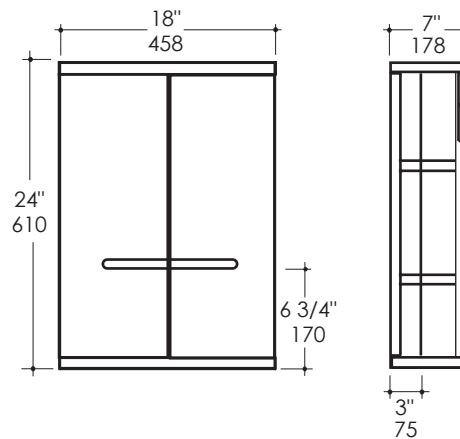

Eleganza Storage Cabinet Item #H279

Features:

- Surface-mount storage cabinet with finger pulls on two doors
- Two internal adjustable shelves
- Concealed European hinges and wooden mounting cleat
- Customizable (please request a quote)
- Handmade in USA
- Manufactured with low VOC finishes and wood from renewable forests

Product Specifications:

Notes:

Drawings provided herein are meant to give the user an idea of the product and are not made to scale. The size in inches is rounded up to the nearest 1/16". Slight variances can often occur with porcelain and woodwork. Therefore, LACAVA will not be held responsible for any cutouts, countertops, or furniture made without the actual product or template from LACAVA. Differences in color, grain, appearance and texture are inherent in all natural woodwork, and should be expected. Variances in these qualities are not deemed manufacturing defects, and will not be accepted as valid reasons to return or exchange any LACAVA woodwork. Plumbing specifications are only a guideline and may need to be altered based on the application.