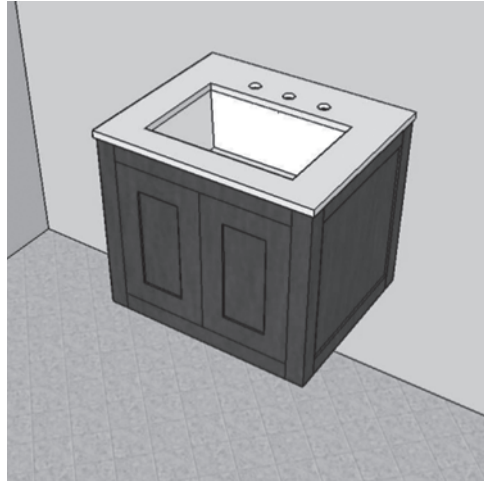

Stile Vanity Item #H291

Features:

- Wall-mount wooden vanity
- Two doors
- Polished Chrome knobs included
- Washbasin#5452UN and countertop H281T sold separately
- Handmade in USA
- Manufactured with low VOC finishes and wood from renewable forests

Recommended Accesories:

- Item #5452UN: Under-counter porcelain lavatory with overflow
- Recommended oversized European drain (i.e. item #7100-16OF or 7100-12)
- Available in White (-001) only
- Item #H281T: Countertop for vanity H281, H281B, H291, and H291B
- Available in Natural Stone, Quartz, and Solid Surface
- With a cut-out for lavatory 5452UN

Product Specifications:

Notes:

Drawings provided herein are meant to give the user an idea of the product and are not made to scale. The size in inches is rounded up to the nearest 1/16". Slight variances can often occur with porcelain and woodwork. Therefore, LACAVA will not be held responsible for any cutouts, countertops, or furniture made without the actual product or template from LACAVA. Differences in color, grain, appearance and texture are inherent in all natural woodwork, and should be expected. Variances in these qualities are not deemed manufacturing defects, and will not be accepted as valid reasons to return or exchange any LACAVA woodwork. Plumbing specifications are only a guideline and may need to be altered based on the application.