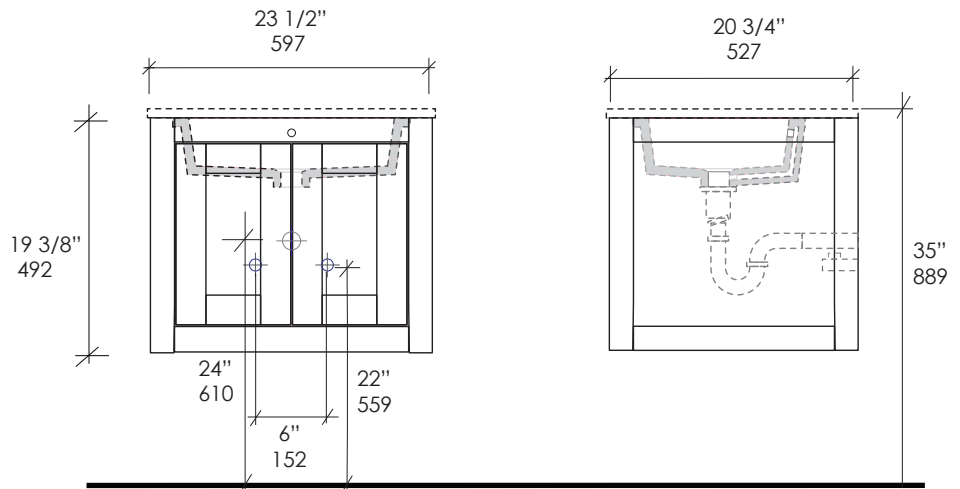

Stile Vanity Item #H291

Features:

- Wall-mount wooden vanity
- Two doors
- Polished Chrome knobs included
- Washbasin#5452UN and countertop H281T sold separately
- Handmade in USA
- Manufactured with low VOC finishes and wood from renewable forests

Recommended Accesories:

- Item #5452UN: Under-counter porcelain lavatory with overflow
- Recommended oversized European drain (i.e. item #7100-16OF or 7100-12)
- Available in White (-001) only
- Item #H281T: Countertop for vanity H281, H281B, H291, and H291B
- Available in Natural Stone, Quartz, and Solid Surface
- With a cut-out for lavatory 5452UN

Product Specifications:

Notes:

Drawings provided herein are meant to give the user an idea of the product and are not made to scale. The size in inches is rounded up to the nearest 1/16". Slight variances can often occur with porcelain and woodwork. Therefore, LACAVA will not be held responsible for any cutouts, countertops, or furniture made without the actual product or template from LACAVA. Differences in color, grain, appearance and texture are inherent in all natural woodwork, and should be expected. Variances in these qualities are not deemed manufacturing defects, and will not be accepted as valid reasons to return or exchange any LACAVA woodwork. Plumbing specifications are only a guideline and may need to be altered based on the application.