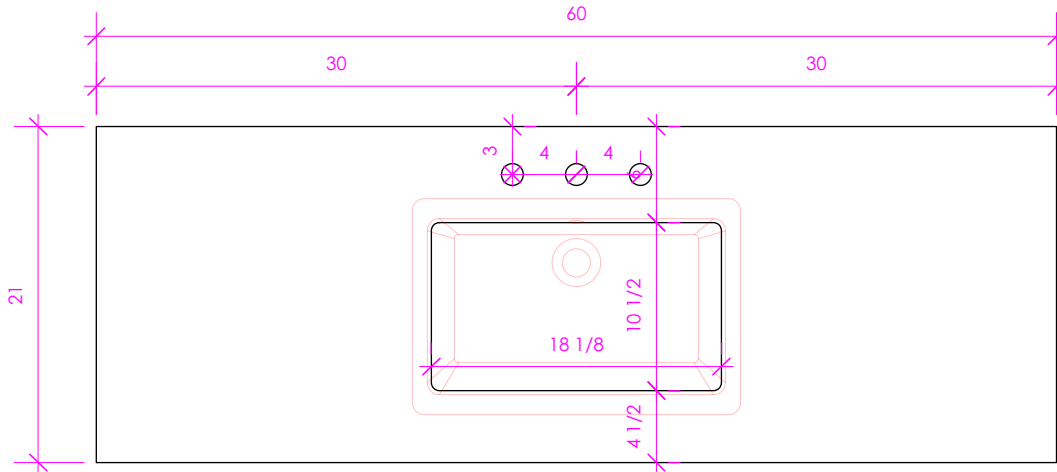

### FEATURES:

- EASED EDGES
- USED WITH **5062UN** SINK (SOLD SEPARATELY)
- PROUDLY HANDMADE IN THE USA