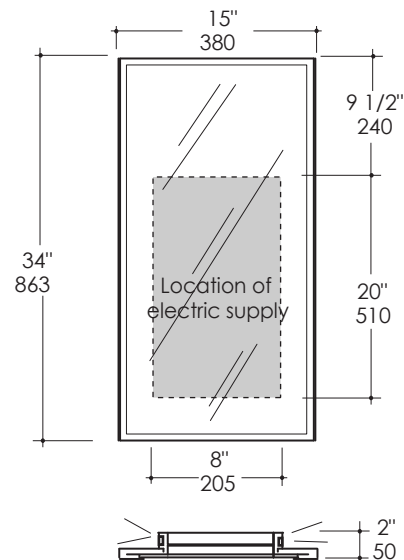

METAL

- 10 - Polished Stainless Steel
- 21 - Brushed Stainless Steel
- 44 - Matte Black Stainless Steel
- 51 - Brushed Brass

Product Specifications:

Notes:

Drawings provided herein are meant to give the user an idea of the product and are not made to scale. The size in inches is rounded up to the nearest 1/16". Slight variances can often occur with porcelain and woodwork. Therefore, LACAVA will not be held responsible for any cutouts, countertops, or furniture made without the actual product or template from LACAVA. Differences in color, grain, appearance and texture are inherent in all natural woodwork, and should be expected. Variances in these qualities are not deemed manufacturing defects, and will not be accepted as valid reasons to return or exchange any LACAVA woodwork. Plumbing specifications are only a guideline and may need to be altered based on the application.