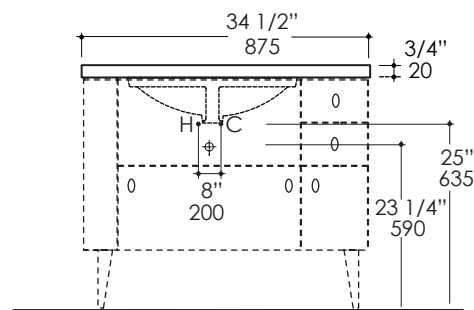

QUARTZ

- PR - Puro
- FS - Fossil
- AH - Ash
- CA - Crema

SOLID SURFACE

- SW - Snow
- NN - Linen

Product Specifications:

Notes:

Drawings provided herein are meant to give the user an idea of the product and are not made to scale. The size in inches is rounded up to the nearest 1/16". Slight variances can often occur with porcelain and woodwork. Therefore, LACAVA will not be held responsible for any cutouts, countertops, or furniture made without the actual product or template from LACAVA. Differences in color, grain, appearance and texture are inherent in all natural woodwork, and should be expected. Variances in these qualities are not deemed manufacturing defects, and will not be accepted as valid reasons to return or exchange any LACAVA woodwork. Plumbing specifications are only a guideline and may need to be altered based on the application.