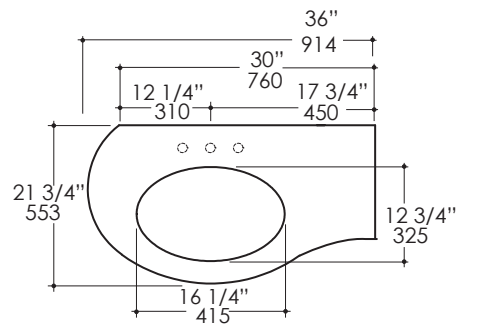

Faucet Hole Options:

- 00 - None
- 01 - One - centered behind the sink
- 02 - Two, center and right - centered behind the sink
- 03 - Three in 8" spread - centered behind the sink

Finish Options:

STONE

- WH - Bianco
- LN - Linac
- SL - Athens
- BN - Storm

QUARTZ

- PR - Puro
- FS - Fossil
- AH - Ash
- CA - Crema

SOLID SURFACE

- SW - Snow
- NN - Linen

Product Specifications:

Notes:

Drawings provided herein are meant to give the user an idea of the product and are not made to scale. The size in inches is rounded up to the nearest 1/16". Slight variances can often occur with porcelain and woodwork. Therefore, LACAVA will not be held responsible for any cutouts, countertops, or furniture made without the actual product or template from LACAVA. Differences in color, grain, appearance and texture are inherent in all natural woodwork, and should be expected. Variances in these qualities are not deemed manufacturing defects, and will not be accepted as valid reasons to return or exchange any LACAVA woodwork. Plumbing specifications are only a guideline and may need to be altered based on the application.

Product specifications are not binding to the manufacturer and can be changed without notice at any time. Please refer to your shipment for product final sizes.

LACAVA is committed to the highest level of customer service. Please feel free to contact us at 1-888-522-2823 (toll free) or by email at info@lacava.com for technical assistance or any general inquiries.