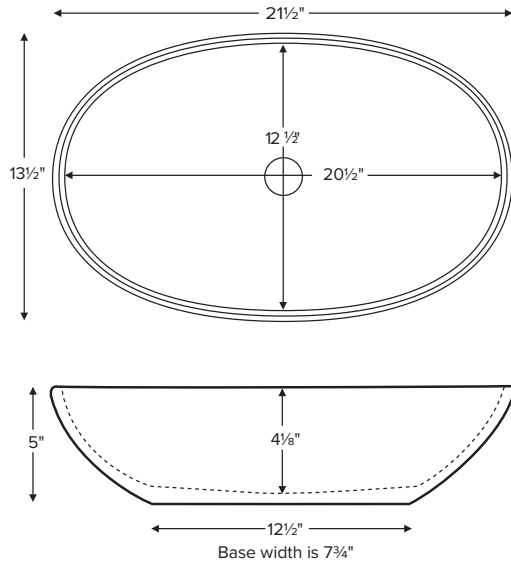

Alissa

Vessel style rests on top of the vanity.

Cut-out for the drain installation required.

MODEL 716
21.5" x 13.5" x 5"
VESSEL STYLE
SculptureStone®
25 lbs / 11 kg

Sink Options and Pricing

Part #: MTCS716 \$960

Also available, Alissa Counter-Sink, featuring custom-size countertop with integrated bowl. Offered in a single or double bowl configuration.

• Before discarding packaging, check for accessories that may be inside.
 • All product measurements are ±1/2".
 • Specifications and configurations are subject to change without notice.
 • Measurements herein supersede all others published prior to publication date below.