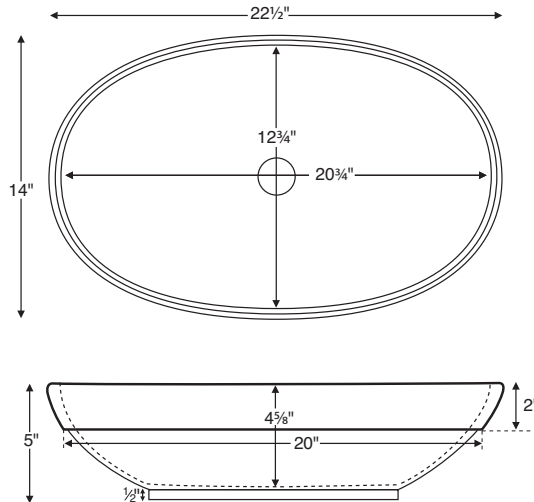

Alissa SR

The top 2" of the semi-recessed sink will rest on the vanity.

MODEL 717
22.5" x 14" x 5"
SEMI-RECESSED
SculptureStone®
25 lbs / 11 kg

Due to its handcrafted nature, always measure sink on-site to ensure cut-out accuracy.

Also available, Alissa Counter-Sink, featuring custom-size countertop with integrated bowl. Offered in a single or double bowl configuration.

• Before discarding packaging, check for accessories that may be inside.
 • All product measurements are ±1/2".
 • Specifications and configurations are subject to change without notice.
 • Measurements herein supersede all others published prior to publication date below.