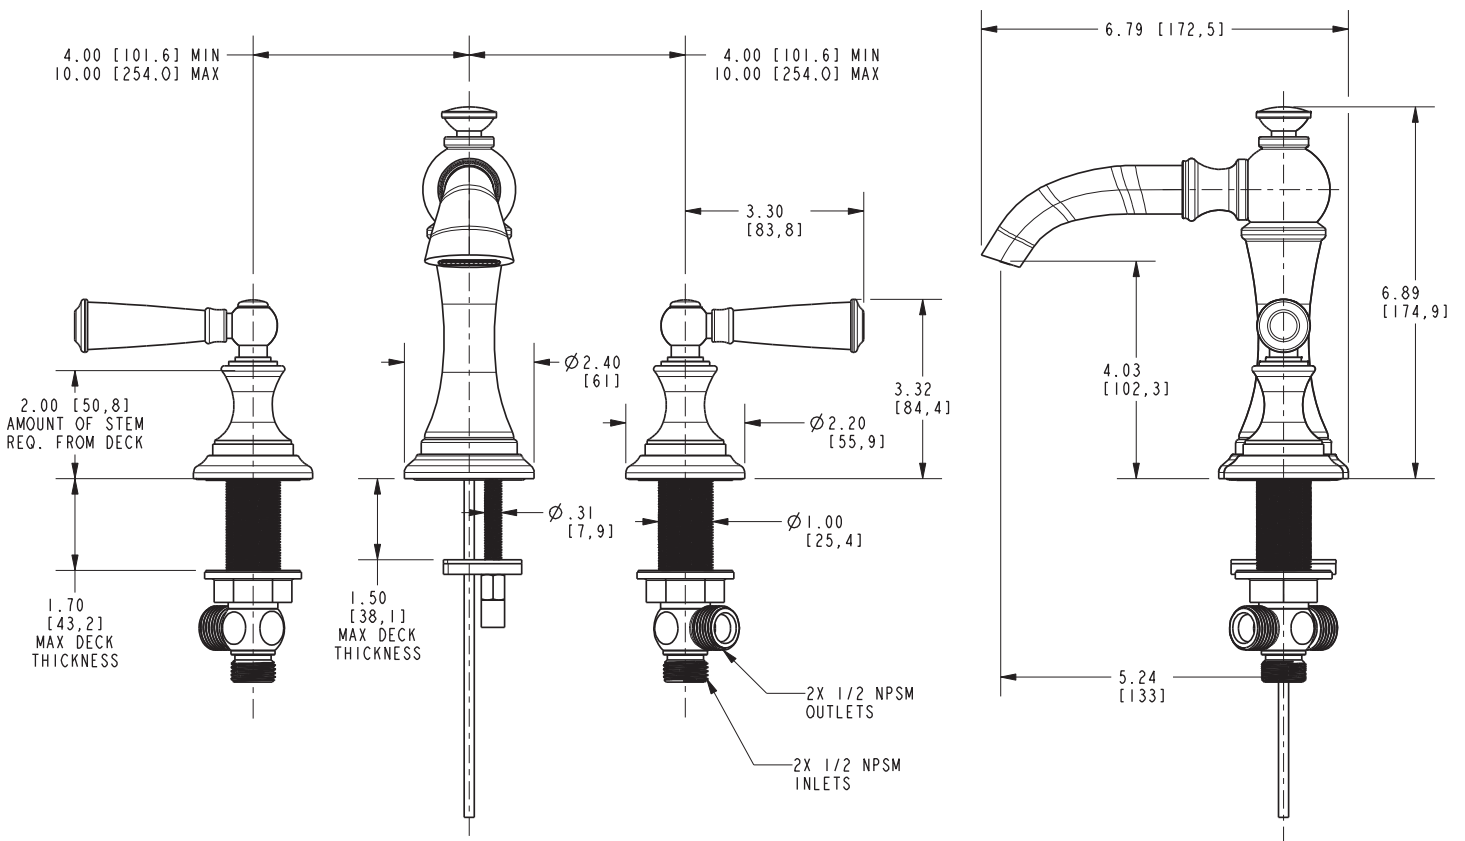

Features

- Solid brass construction
- Brass valve bodies
- Quarter-turn washerless ceramic disc valve cartridges
- Spout assembly with integral supply hoses
- Pop-up drain with tailpiece
- 4.03" (10.2 cm) spout height at outlet
- 5.24" (13.3 cm) spout reach (c-c)
- For 8" (20.3 cm) centers - Maximum 20" (50.8 cm)
- ADA Compliant
- 1.2 GPM (4.5 LPM) Max

Product Specification Add "Color / Finish" suffix to Model number, below.

The two-handle Widespread Lavatory Faucet shall be made of solid brass construction. Faucet shall incorporate a spout assembly with integral supply hoses and feature brass valve bodies with quarter-turn washerless ceramic disc valve cartridges. Faucet shall have a 1.2 gallon (4.5 liter) per minute maximum flow rate. Product shall be for 8" (20.3 cm) centers - Maximum 20" (50.8 cm). Product shall incorporate a 4.03" (10.2 cm) spout height at outlet and a 5.24" (13.3 cm) spout reach (c-c). Faucet shall include a pop-up drain with tailpiece and incorporate ADA compliant traditional lever handles. Widespread Lavatory Faucet shall be Newport Brass Model 2450/_____.

2450

PRODUCT DIMENSIONS *(Units are in inches)*

Product Dimensions are provided for reference only. For specific product installation guidelines, please reference the Installation Instructions of the product being installed.