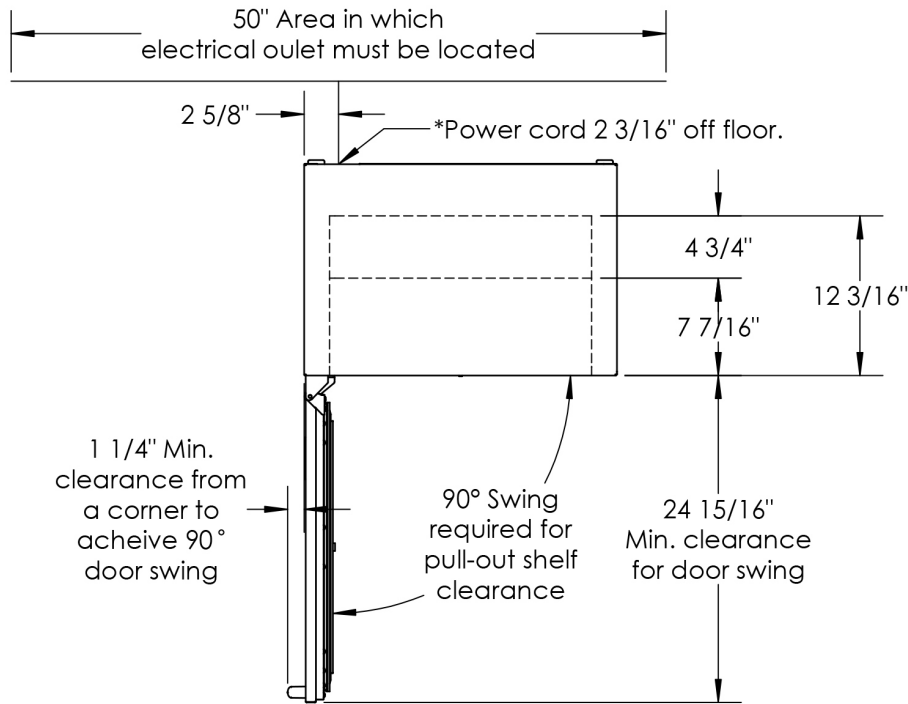

Perlick® SIGNATURE SERIES SHALLOW DEPTH
18" Depth Refrigerator

* - Leg levelers can add 3/4" to these dimensions when fully extended.