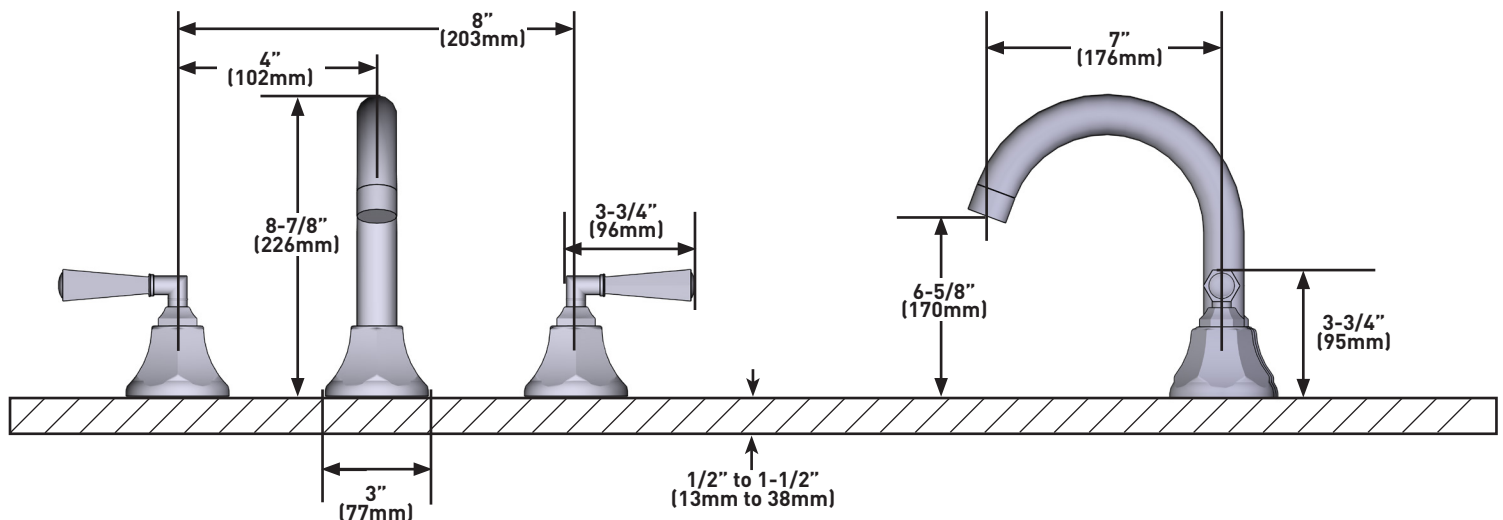

For warranty or additional information, contact:

US Customers

U.S.A.
houseofrohl.com/support
1-800-777-9762

QUEBEC / MARITIMES / WESTERN CANADA
QUÉBEC / MARITIMES / OUEST CANADIEN
QUEBEC / MARITIMOS / CANADA OCCIDENTAL
houseofrohl.ca/support
1-866-473-8442

Canadian Customers

ONTARIO
houseofrohl.ca/support
1-800-287-5354

Riobel

PERRIN & ROWE®
LONDON

victoria ⊕ albert®

ROHL