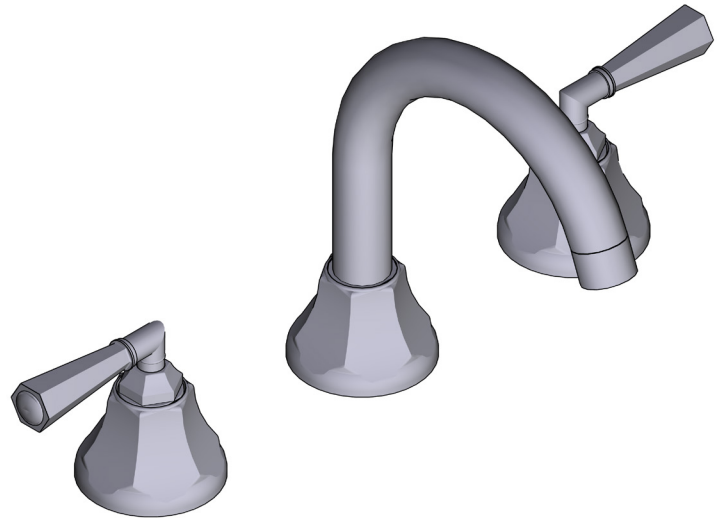

SPECIFICATIONS

DESCRIPTION

- Push drain included with faucet

FLOW

- 1.2 GPM at 60 PSI (CEC Compliant)

WARRANTY

- Most products or parts carry "Limited Warranties" against manufacturing defects. For US customers please visit houseofrohl.com/support and for Canadian customers please visit houseofrohl.ca/support for complete product and finish warranty.

PALLADIAN® Widespread Lavatory Faucet With C-Spout

MODELS: PN08D3LM

For warranty or additional information, contact:

US Customers

U.S.A.
houseofrohl.com/support
1-800-777-9762

QUEBEC / MARITIMES / WESTERN CANADA
QUÉBEC / MARITIMES / OUEST CANADIEN
QUEBEC / MARITIMOS / CANADA OCCIDENTAL
houseofrohl.ca/support
1-866-473-8442