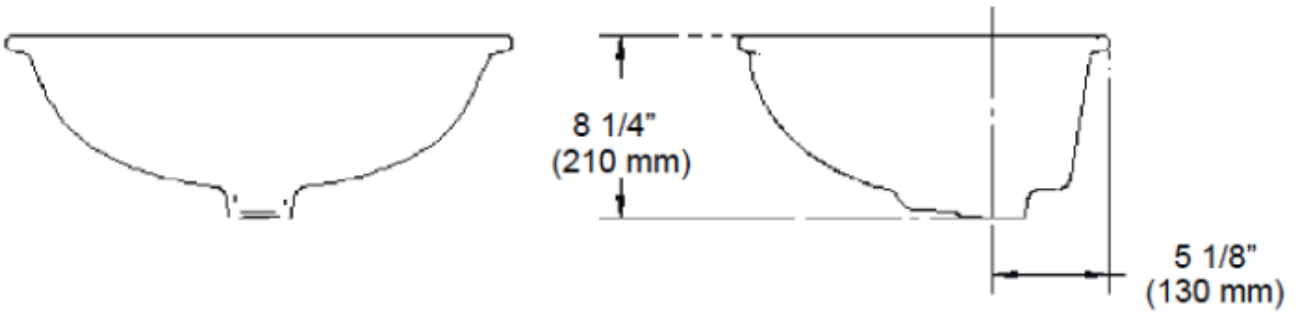

CODE NUMBER

3873021

DESCRIPTION

Vitreous China Undermount Lavatory.

DETAILS

- Nominal Dimensions: 8 193/500" × 21 183/250" × 8 193/500" (213 × 552 × 213mm)

FEATURES

- White Vitreous China
- Undermounted
- Front overflow
- Mounting hardware included
- 21⁵/₈" x 15³/₄" x 8³/₄" (550 mm x 400 mm x 210 mm)

NOTES

All information contained within this document subject to change without notice.

All vitreous china dimensions shown in these drawings are nominal and not to scale. Dimensions can vary within the tolerances established in the governing ASME A112.19.2/CSA B45.1 standard. It is important to consider this when planning rough-in and plumbing layouts.