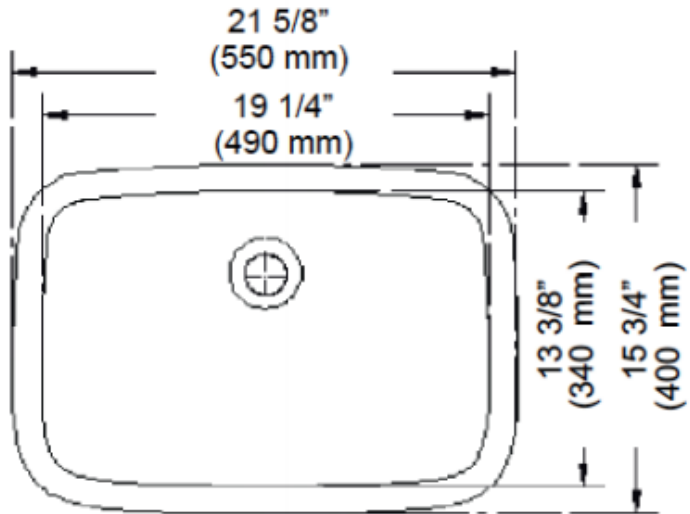

CODE NUMBER

3873021

DESCRIPTION

Vitreous China Undermount Lavatory.

DETAILS

- Nominal Dimensions: 8 193/500" × 21 183/250" × 8 193/500" (213 × 552 × 213mm)

FEATURES

- White Vitreous China
- Undermounted
- Front overflow
- Mounting hardware included
- 21⁵/₈" x 15³/₄" x 8³/₄" (550 mm x 400 mm x 210 mm)

NOTES

All information contained within this document subject to change without notice.

All vitreous china dimensions shown in these drawings are nominal and not to scale. Dimensions can vary within the tolerances established in the governing ASME A112.19.2/CSA B45.1 standard. It is important to consider this when planning rough-in and plumbing layouts.