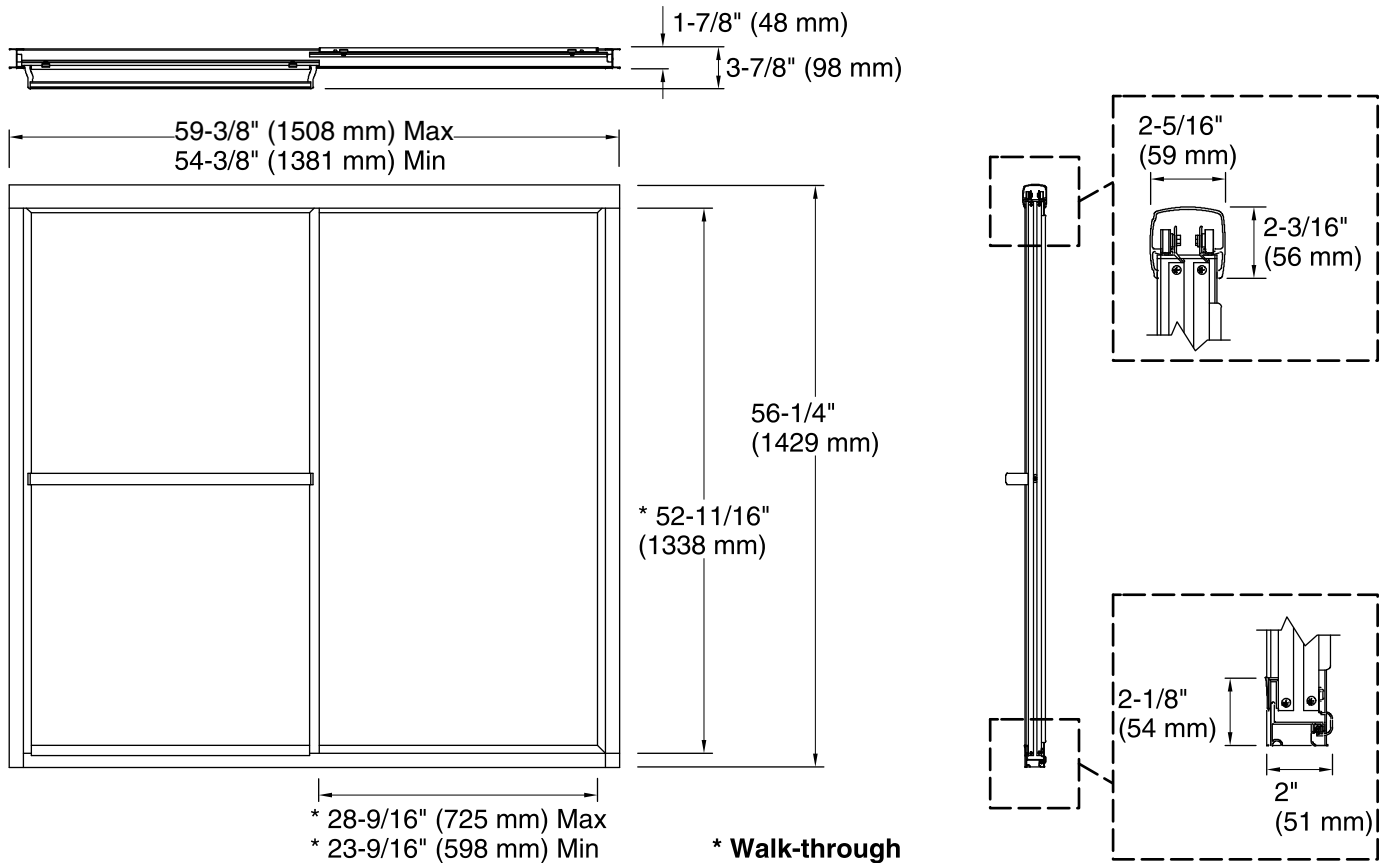

## Features

- Framed
- 1/8" glass
- Towel bar
- Out-of-plumb adjustability
- Tempered glass ensures maximum safety and durability
- Anodized aluminum prevents rusting and corrosion

## Available Glass Options

Code	Description
------	-------------

	Clear
--	-------

**Technical Information**

All product dimensions are nominal.  
 Installation type: For bath installation  
 Opening Width - Min: 54-3/8" (1381 mm)  
 Opening Width - Max: 59-3/8" (1508 mm)  
 Walk-through - Min: 23-9/16" (599 mm)  
 Walk-through - Max: 28-9/16" (726 mm)  
 Glass thickness: 1/8" (3 mm)

**Notes**

Install this product according to the installation guide.  
 The vertical opening should be a minimum of 57-3/4" (1467 mm) to allow for installation clearance.