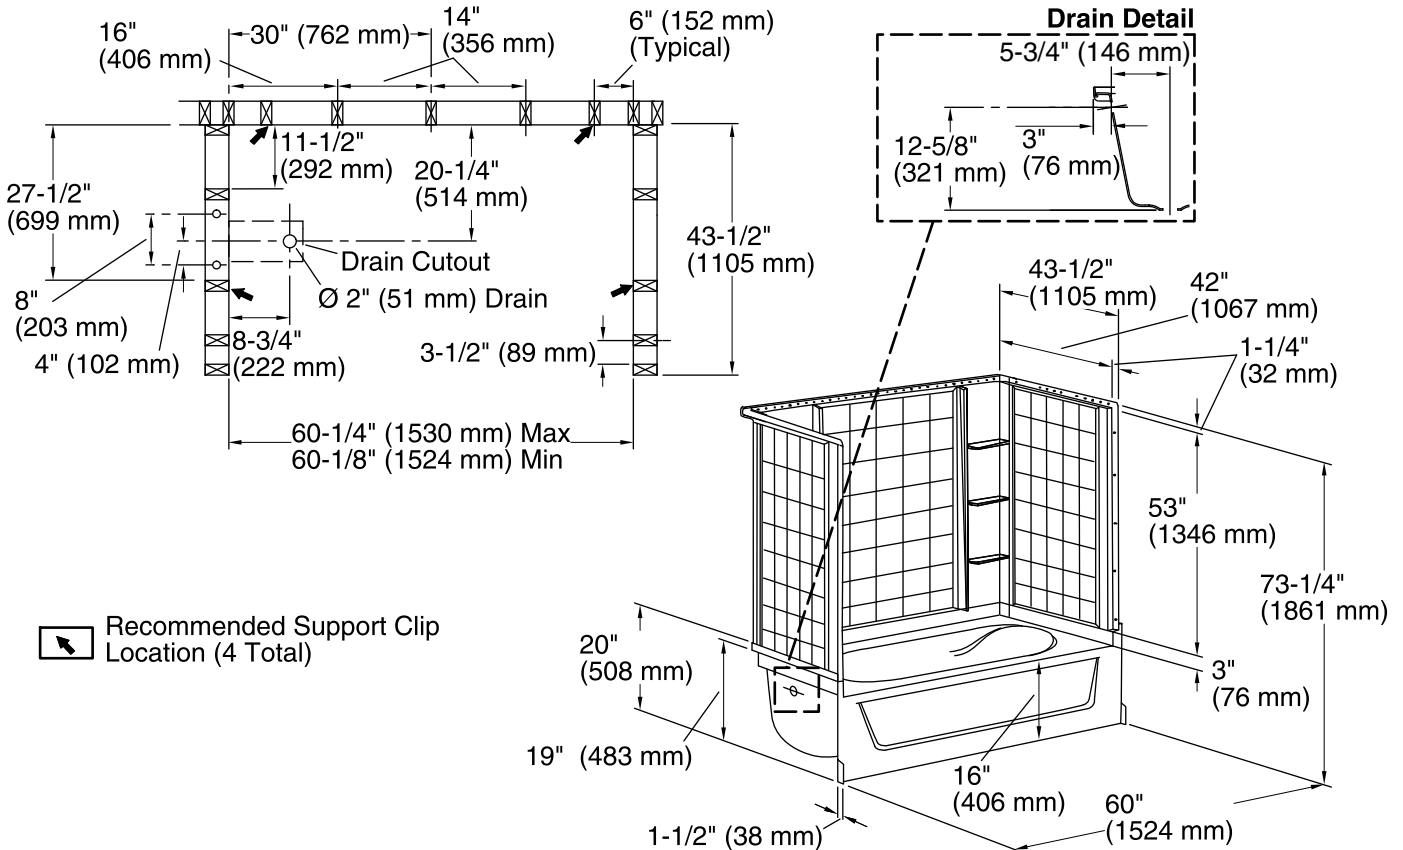

## Included Components

Product consists of:

- 71114100 60" x 42" Bath/Shower Wall Set
- 71111110 60" x 42" Bath

### Technical Information

All product dimensions are nominal.

Installation:	Three-wall alcove
Drain location:	Left
Basin area, bottom:	40" x 27" (1016 mm x 686 mm)
Basin area, top:	52" x 35" (1321 mm x 889 mm)
Water depth:	11" (279 mm)
Water capacity:	55 gal (208.2 L)
Minimum flat for door:	3-1/4" (83 mm)
Maximum door height:	55-3/4" (1416 mm)
Maximum door width:	58-1/2" (1486 mm)