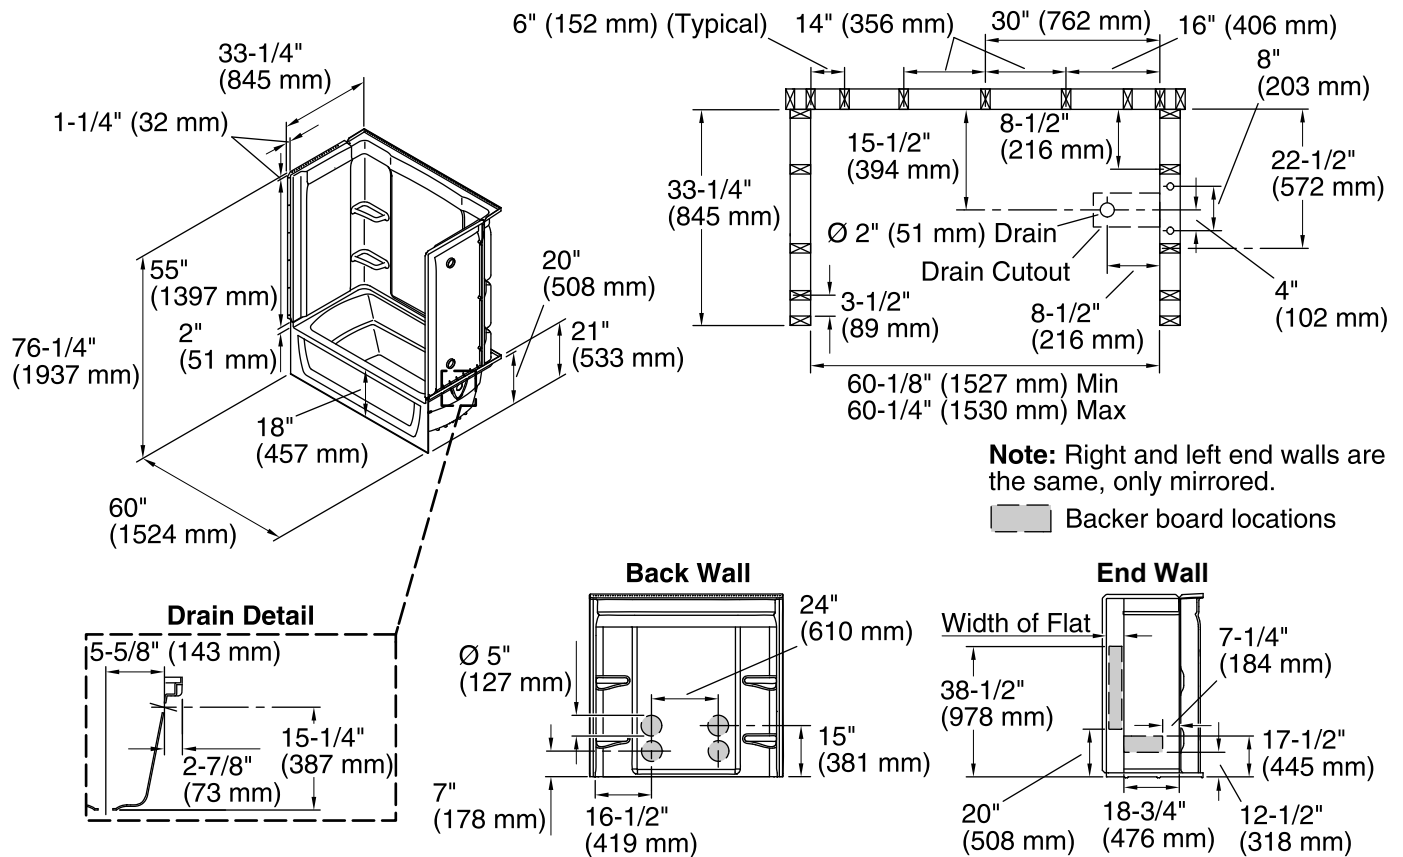

### Technical Information

All product dimensions are nominal.

Installation:	Three-wall alcove
Drain location:	Right
Basin area, bottom:	42" x 20" (1067 mm x 508 mm)
Basin area, top:	54" x 26" (1372 mm x 660 mm)
Water depth:	13-3/4" (349 mm)
Water capacity:	55 gal (208.2 L)
Minimum flat for door:	3" (76 mm)
Maximum door height:	56-3/4" (1441 mm)
Maximum door width:	57-11/16" (1465 mm)