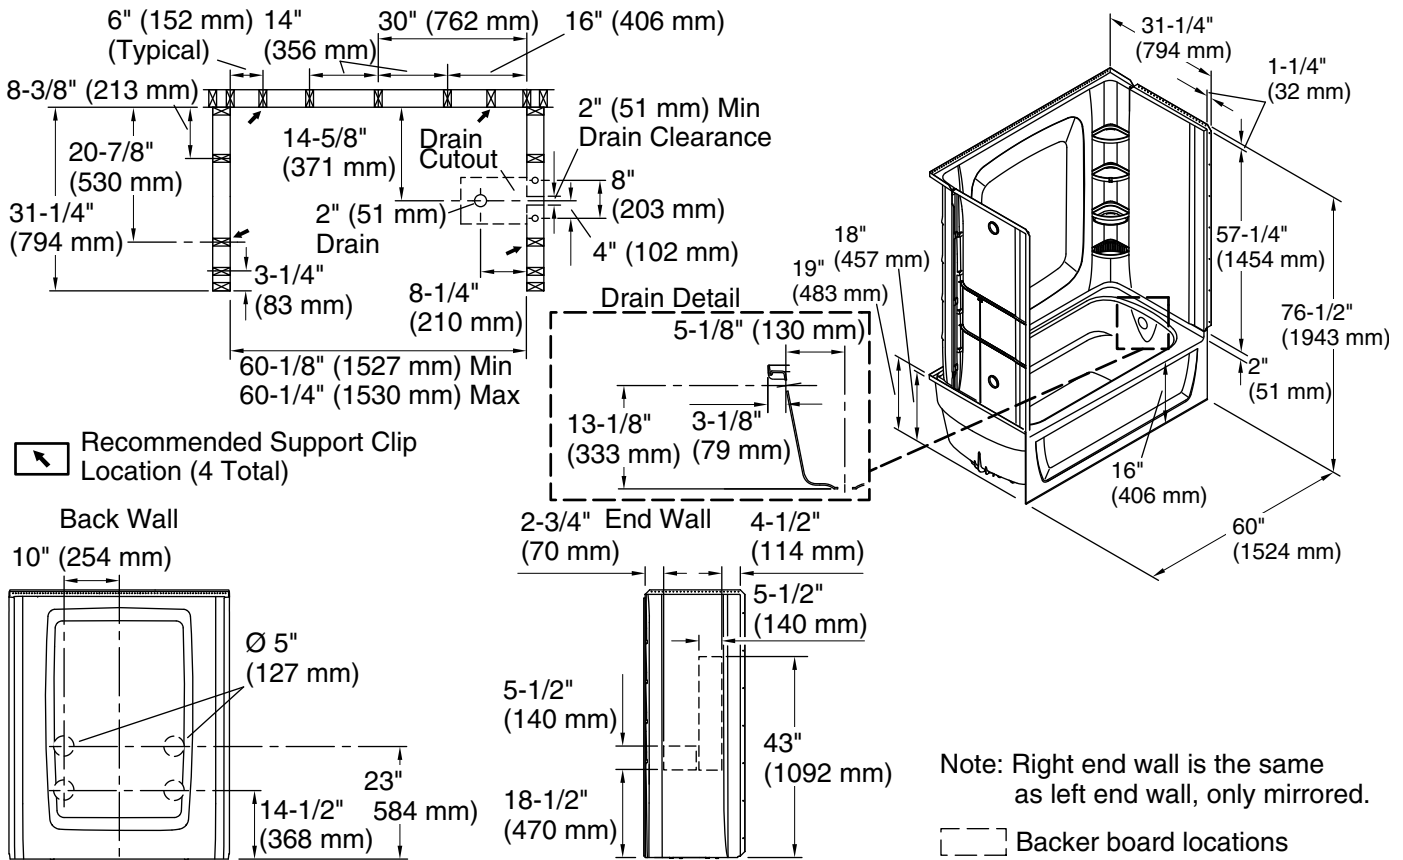

For the most current Specification Sheet, go to www.sterlingplumbing.com.

12-29-2021 10:37 - US/CA

Technical Information

All product dimensions are nominal.

Installation:	Three-wall alcove
Drain location:	Right
Basin area, bottom:	45" x 20" (1143 mm x 508 mm)
Basin area, top:	53" x 23" (1346 mm x 584 mm)
Weight:	138 lbs (62.6 kg)
Water depth:	11-1/4" (286 mm)
Water capacity:	44 gal (166.6 L)
Maximum door height:	59" (1499 mm)
Maximum door width:	57-11/16" (1465 mm)