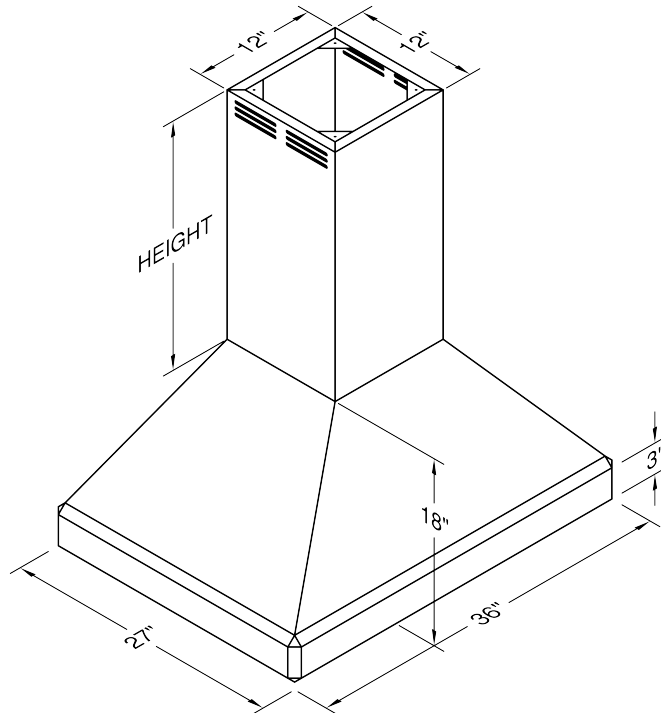

Model Number: ISDAH18-K36

Special Notes: LED GU10 lighting. This model is not available with heat lamps. Shown with ARS duct cover (sold separately). ARS duct covers are available in 9' & 10' ceiling sizes. Shown with ARSLP-12 kit (sold separately).

WIDTH:	36"
DEPTH:	27"
HEIGHT:	18"
CFM:	n/a
SONES:	n/a
AMPS:	3.5
# LIGHTS:	2

CONNECTION DIAGRAM

REC. MOUNTING HEIGHT*

ELECTRICAL/MECHANICAL SPECIFICATIONS FOR BLOWER UNIT

MODEL	VOLTS	AMPS+	HZ	RPM	CFM SP@0.0"	EQUIV CFM\$	CFM SP@0.1"	CFM SP@0.2"	CFM SP@0.3"	MIN. ROUND DUCT SIZE	SONES#
K250 (ARS)	115	3.5	60	1550	n/a	n/a	n/a	n/a	n/a	n/a	n/a