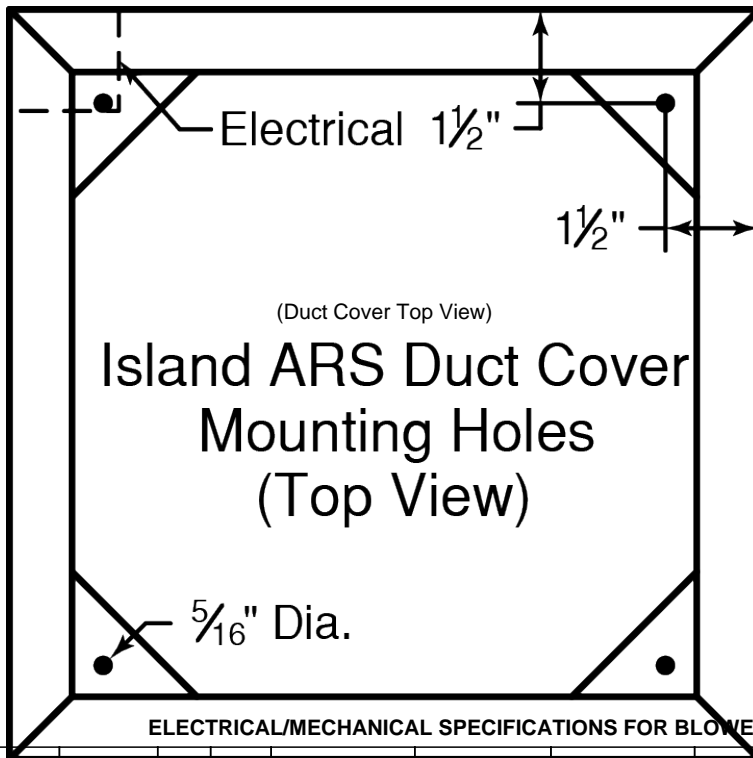

Model Number: ISDAH18-K36

Special Notes: LED GU10 lighting. This model is not available with heat lamps. Shown with ARS duct cover (sold separately). ARS duct covers are available in 9' & 10' ceiling sizes. Shown with ARSLP-12 kit (sold separately).

WIDTH:	36"
DEPTH:	27"
HEIGHT:	18"
CFM:	n/a
SONES:	n/a
AMPS:	3.5
# LIGHTS:	2

CONNECTION DIAGRAM

REC. MOUNTING HEIGHT*

ELECTRICAL/MECHANICAL SPECIFICATIONS FOR BLOWER UNIT

MODEL	VOLTS	AMPS+	HZ	RPM	CFM SP@0.0"	EQUIV CFM\$	CFM SP@0.1"	CFM SP@0.2"	CFM SP@0.3"	MIN. ROUND DUCT SIZE	SONES#
K250 (ARS)	115	3.5	60	1550	n/a	n/a	n/a	n/a	n/a	n/a	n/a