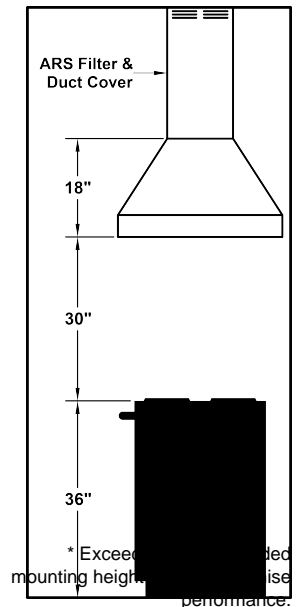

Model Number: ISDAH18-K36

Special Notes: LED GU10 lighting. This model is not available with heat lamps. Shown with ARS duct cover (sold separately). ARS duct covers are available in 9' & 10' ceiling sizes. Shown with ARSLP-12 kit (sold separately).

WIDTH:	36"
DEPTH:	27"
HEIGHT:	18"
CFM:	n/a
SONES:	n/a
AMPS:	3.5
# LIGHTS:	2

CONNECTION DIAGRAM

REC. MOUNTING HEIGHT*

ELECTRICAL/MECHANICAL SPECIFICATIONS FOR BLOWER UNIT

MODEL	VOLTS	AMPS+	HZ	RPM	CFM SP@0.0"	EQUIV CFM\$	CFM SP@0.1"	CFM SP@0.2"	CFM SP@0.3"	MIN. ROUND DUCT SIZE	SONES#
K250 (ARS)	115	3.5	60	1550	n/a	n/a	n/a	n/a	n/a	n/a	n/a