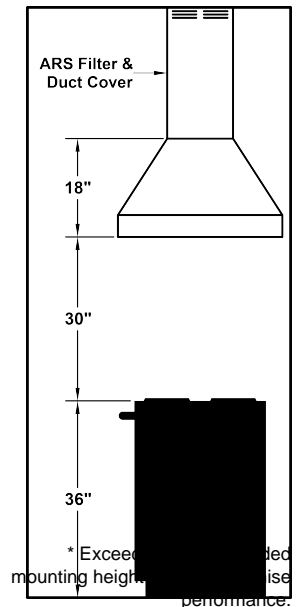

Model Number: PYDAH18-K36

Special Notes: LED GU10 lighting. This model is not available with heat lamps. Shown with ARS duct cover (sold separately). ARS duct covers are available in 9' & 10' ceiling sizes. Shown with ARSLP-12 kit (sold separately).

WIDTH:	36"
DEPTH:	27"
HEIGHT:	18"
CFM:	n/a
SONES:	n/a
AMPS:	3.5
# LIGHTS:	2

CONNECTION DIAGRAM

REC. MOUNTING HEIGHT*

ELECTRICAL/MECHANICAL SPECIFICATIONS FOR BLOWER UNIT

MODEL	VOLTS	AMPS+	HZ	RPM	CFM SP@0.0"	EQUIV CFM\$	CFM SP@0.1"	CFM SP@0.2"	CFM SP@0.3"	MIN. ROUND DUCT SIZE	SONES#
K250 (ARS)	115	3.5	60	1550	n/a	n/a	n/a	n/a	n/a	n/a	n/a