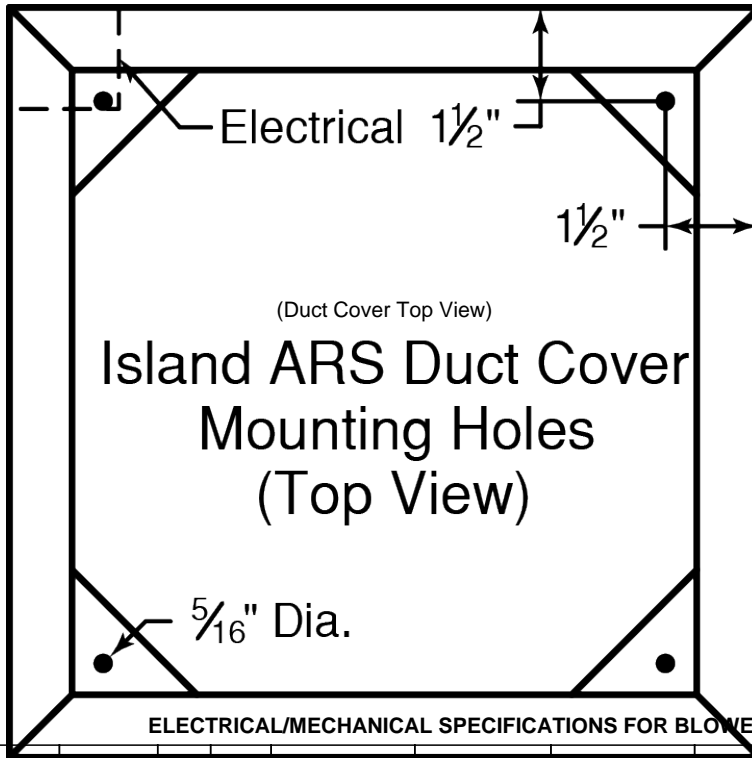

Model Number: PYDAH18-K36

Special Notes: LED GU10 lighting. This model is not available with heat lamps. Shown with ARS duct cover (sold separately). ARS duct covers are available in 9' & 10' ceiling sizes. Shown with ARSLP-12 kit (sold separately).

WIDTH:	36"
DEPTH:	27"
HEIGHT:	18"
CFM:	n/a
SONES:	n/a
AMPS:	3.5
# LIGHTS:	2

CONNECTION DIAGRAM

REC. MOUNTING HEIGHT*

ELECTRICAL/MECHANICAL SPECIFICATIONS FOR BLOWER UNIT

MODEL	VOLTS	AMPS+	HZ	RPM	CFM SP@0.0"	EQUIV CFM\$	CFM SP@0.1"	CFM SP@0.2"	CFM SP@0.3"	MIN. ROUND DUCT SIZE	SONES#
K250 (ARS)	115	3.5	60	1550	n/a	n/a	n/a	n/a	n/a	n/a	n/a