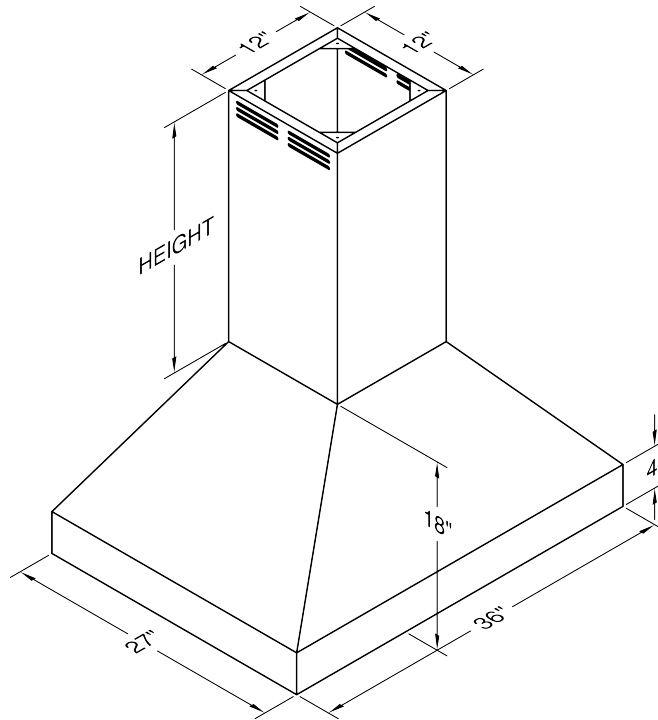

Model Number: PYDAH18-K36

Special Notes: LED GU10 lighting. This model is not available with heat lamps. Shown with ARS duct cover (sold separately). ARS duct covers are available in 9' & 10' ceiling sizes. Shown with ARSLP-12 kit (sold separately).

WIDTH:	36"
DEPTH:	27"
HEIGHT:	18"
CFM:	n/a
SONES:	n/a
AMPS:	3.5
# LIGHTS:	2

CONNECTION DIAGRAM

REC. MOUNTING HEIGHT*

ELECTRICAL/MECHANICAL SPECIFICATIONS FOR BLOWER UNIT

MODEL	VOLTS	AMPS+	HZ	RPM	CFM SP@0.0"	EQUIV CFM\$	CFM SP@0.1"	CFM SP@0.2"	CFM SP@0.3"	MIN. ROUND DUCT SIZE	SONES#
K250 (ARS)	115	3.5	60	1550	n/a	n/a	n/a	n/a	n/a	n/a	n/a