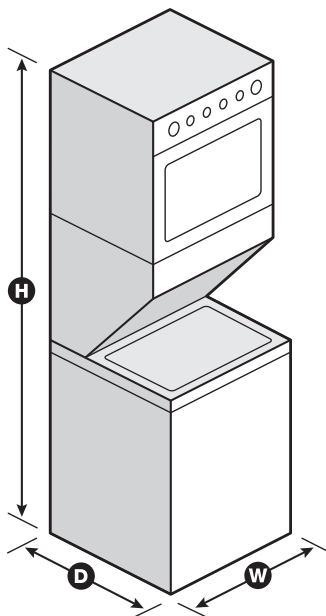

NOTE: Dimensions are for planning purposes only. For complete details, see Installation Instructions packed with product. Specifications subject to change without notice.

®/™ © 2020. All rights reserved. Printed in the U.S.A. D200104XXD. WET4124HSpecSheetV01.