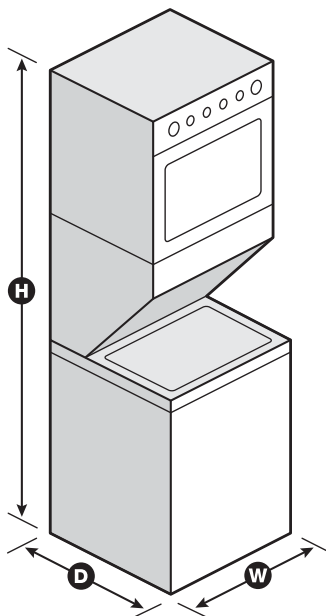

NOTE: Dimensions are for planning purposes only. For complete details, see Installation Instructions packed with product. Specifications subject to change without notice.

®/™ © 2020. All rights reserved. Printed in the U.S.A. D200104XXD. WGT4027HSpecSheetV01.