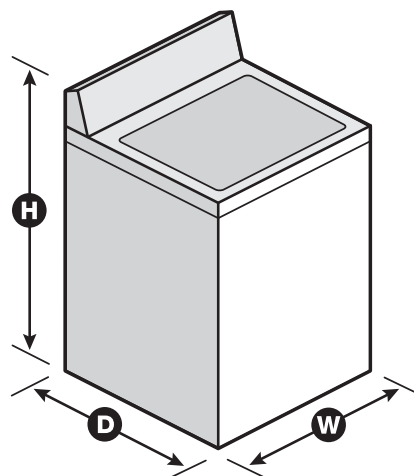

Smooth Spiral Stainless Steel Wash Basket

Help protect fabrics from snagging with this stainless steel wash basket that gently guides clothes during the wash.

Two-Way Wash Action Agitator

Give your clothes a deep yet gentle clean with the two-way wash action agitator, which turns one way while the basket turns the other, for a cleaning motion that moves fabrics smoothly through the wash.

Dimensions

| | |
|--------------------------------|---------------------|
| Product Dimensions (H x W x D) | 44" x 27" x 26-1/2" |
|--------------------------------|---------------------|

| | |
|--------------------------|-----|
| Height with Lid Open 90° | 52" |
|--------------------------|-----|