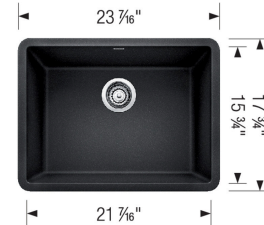

BLANCO

Sink Specifications

PRECIS 24 SILGRANIT

Color	SKU
Anthracite	522258
Cinder	522412
Metallic Gray	522413
White	522414
Biscuit	522415
Truffle	522417
Café	522418
Concrete Gray	442889
Coal Black	442928

Design and Planning Tips

- Min cabinet size: 27 in
- Bowl depth: 8,66 in (222.0 mm)

What is included:
Installation instructions
Cut-out template
Limited Lifetime Warranty

Undermount installation only
Minimum cabinet size: 27"
Cut-out Dimensions:
Cut-out Length: 21.75"
Cut-out Width: 16"
Cut-out Below Counter Depth: 9.45"
Sink Bowl Dimensions:
Sink Bowl Length (left-to-right): 21.44"
Sink Bowl Width (front-to-back): 15.75"
Sink Bowl Depth: 8.66"
Drain hole compatible with 3.5" strainers or waste flanges
Codes/Standards: CSA B45.8-18/IAPMO Z403-2018